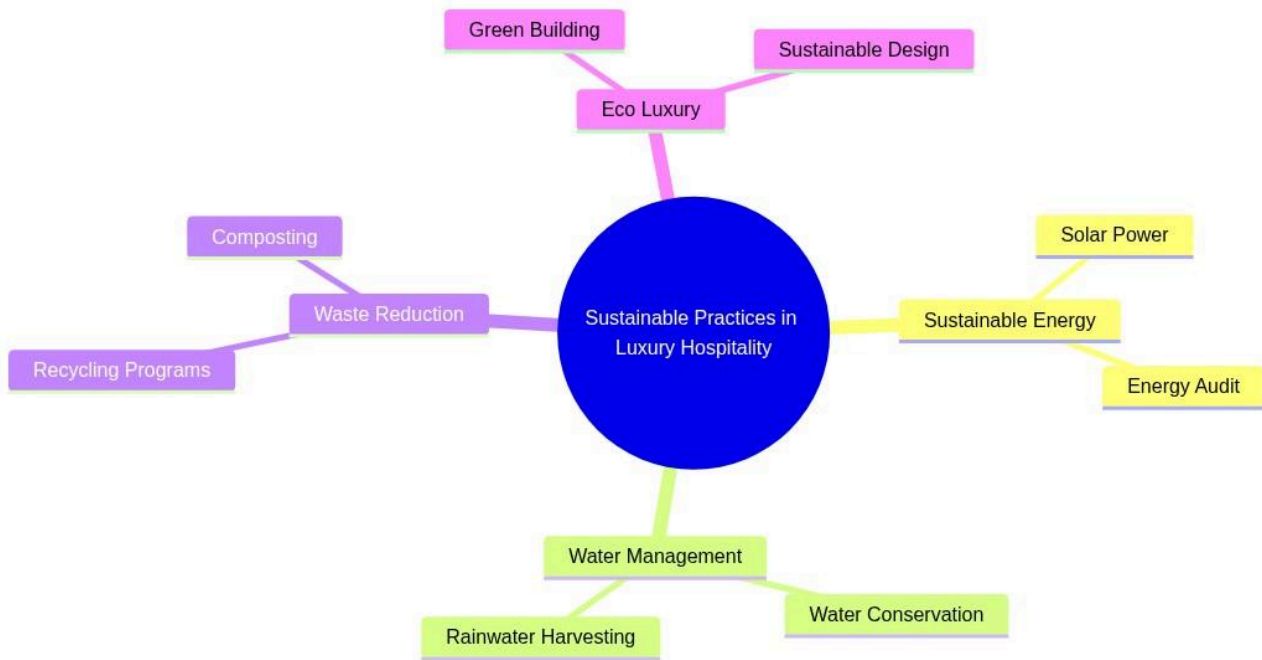

Professional Certificate in Luxury Hospitality Management

Sustainable Practices in Luxury Hospitality

mindmap

root((Sustainable Practices in Luxury Hospitality))

Sustainable Energy

Solar Power

Energy Audit

Water Management

Water Conservation

Rainwater Harvesting

Waste Reduction

Recycling Programs

Composting

Eco Luxury

Green Building

Sustainable Design