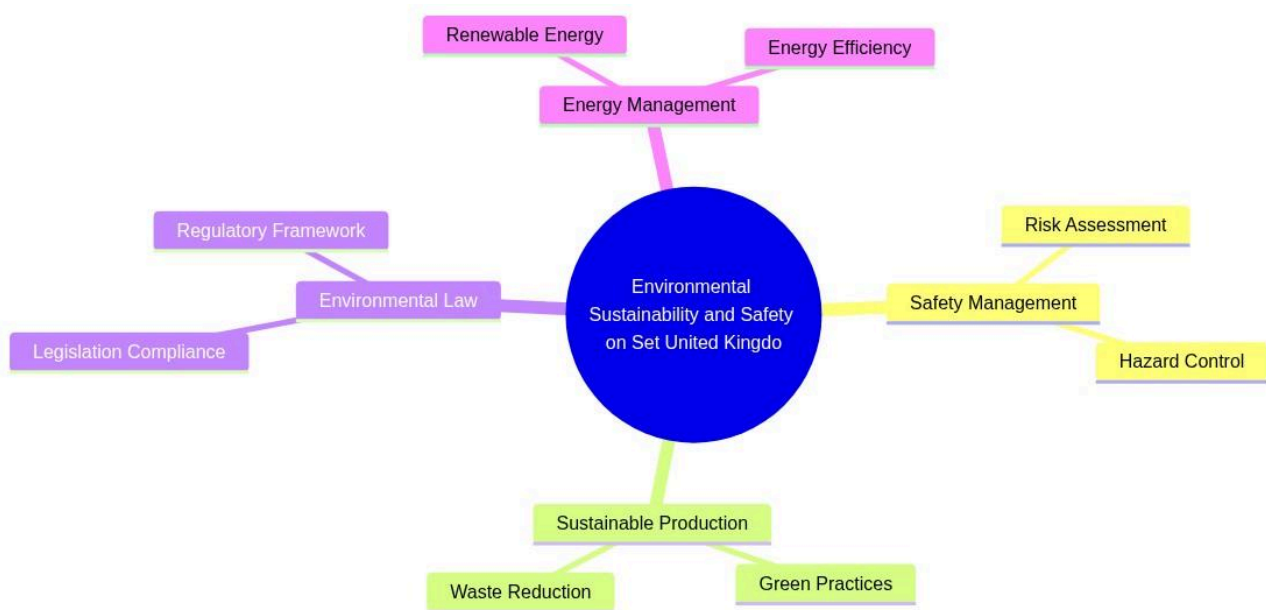

Graduate Certificate in Health and Safety Management for Film Productions (United Kingdom)

Environmental Sustainability and Safety on Set (United Kingdom)

mindmap

```

root((Environmental Sustainability and Safety on Set United Kingdo))
  Safety Management
    Risk Assessment
    Hazard Control
  Sustainable Production
    Green Practices
    Waste Reduction
  Environmental Law
    Legislation Compliance
    Regulatory Framework
  Energy Management
    Renewable Energy
    Energy Efficiency
  
```