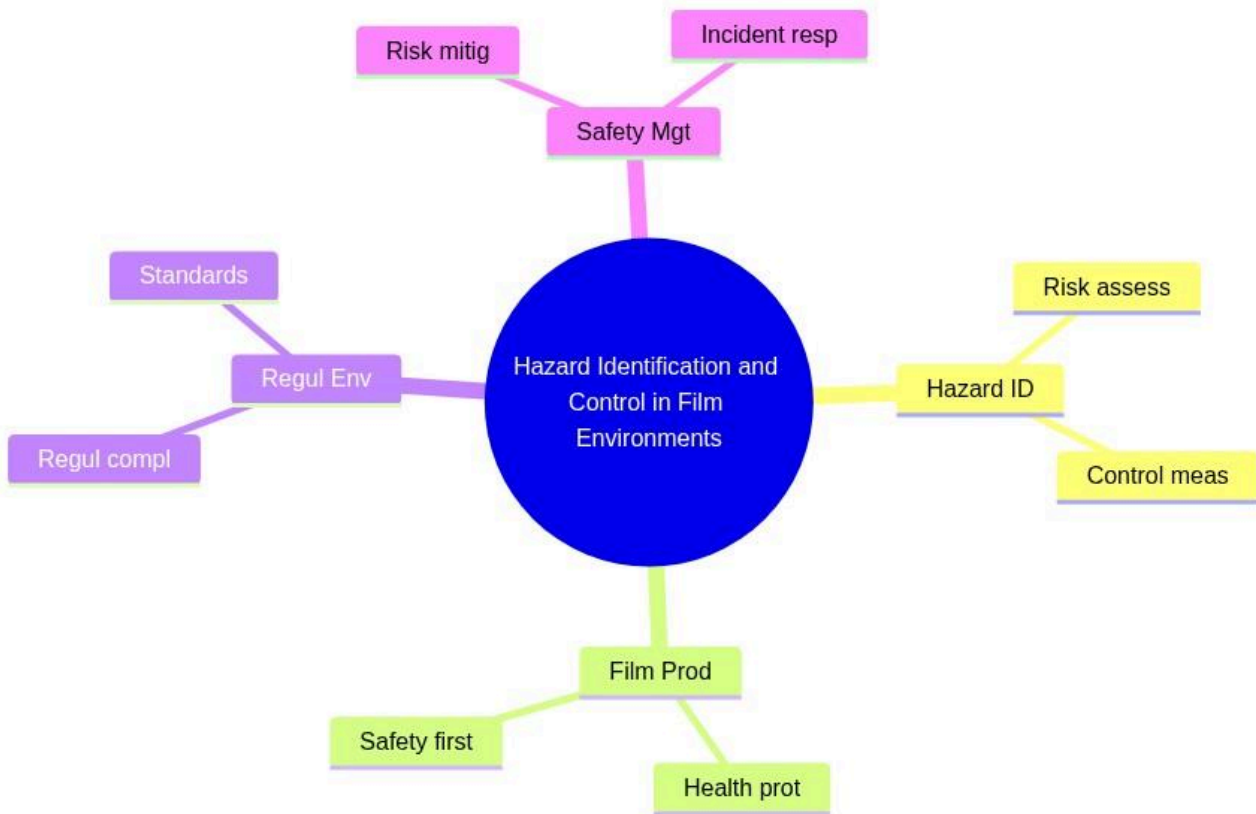

Graduate Certificate in Health and Safety Management for Film Productions (United Kingdom)

Hazard Identification and Control in Film Environments (United Kingdom)

mindmap

```

    root((Hazard Identification and Control in Film Environments))
      Hazard ID
        Risk assess
        Control meas
      Film Prod
        Safety first
        Health prot
      Regul Env
        Regul compl
        Standards
      Safety Mgt
  
```

Risk mitig
Incident resp