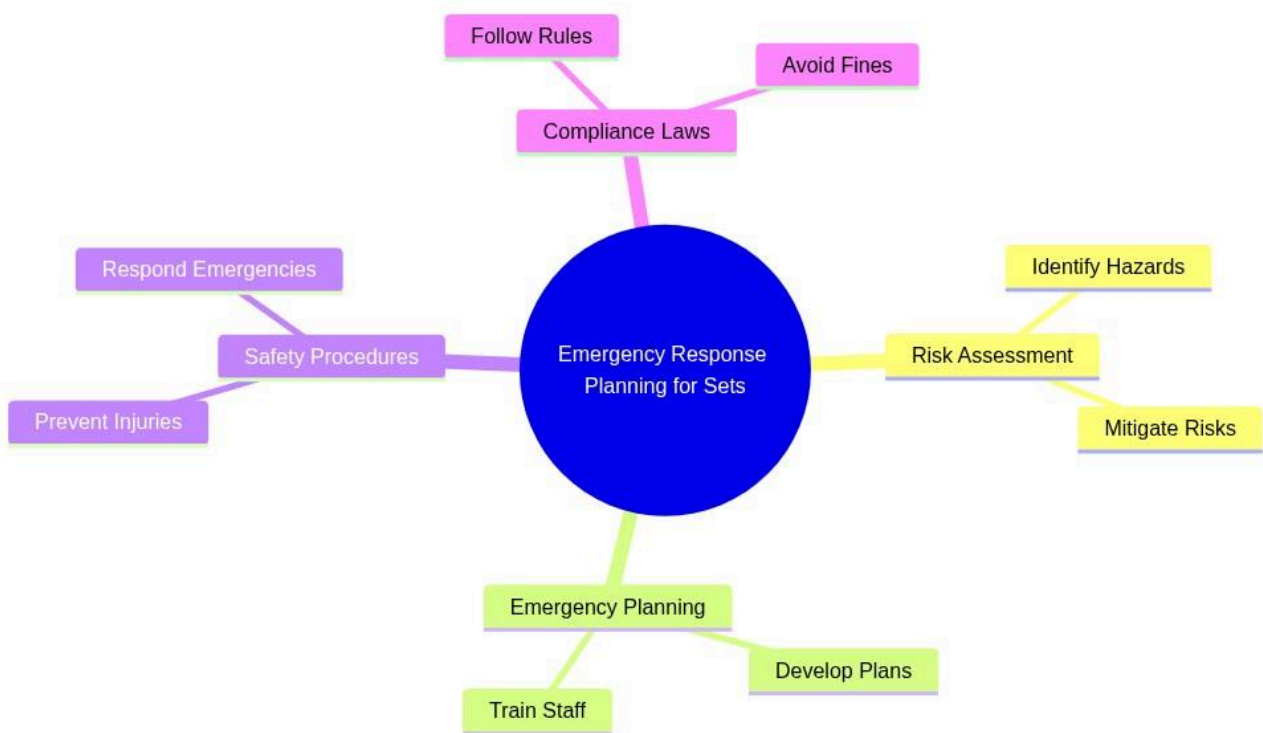

Graduate Certificate in Health and Safety Management for Film Productions (United Kingdom)

# Emergency Response Planning for Sets (United Kingdom)

mindmap

```

    root((Emergency Response Planning for Sets))
      Risk Assessment
        Identify Hazards
        Mitigate Risks
      Emergency Planning
        Develop Plans
        Train Staff
      Safety Procedures
        Prevent Injuries
        Respond Emergencies
      Compliance Laws
        Follow Rules
        Avoid Fines
  
```