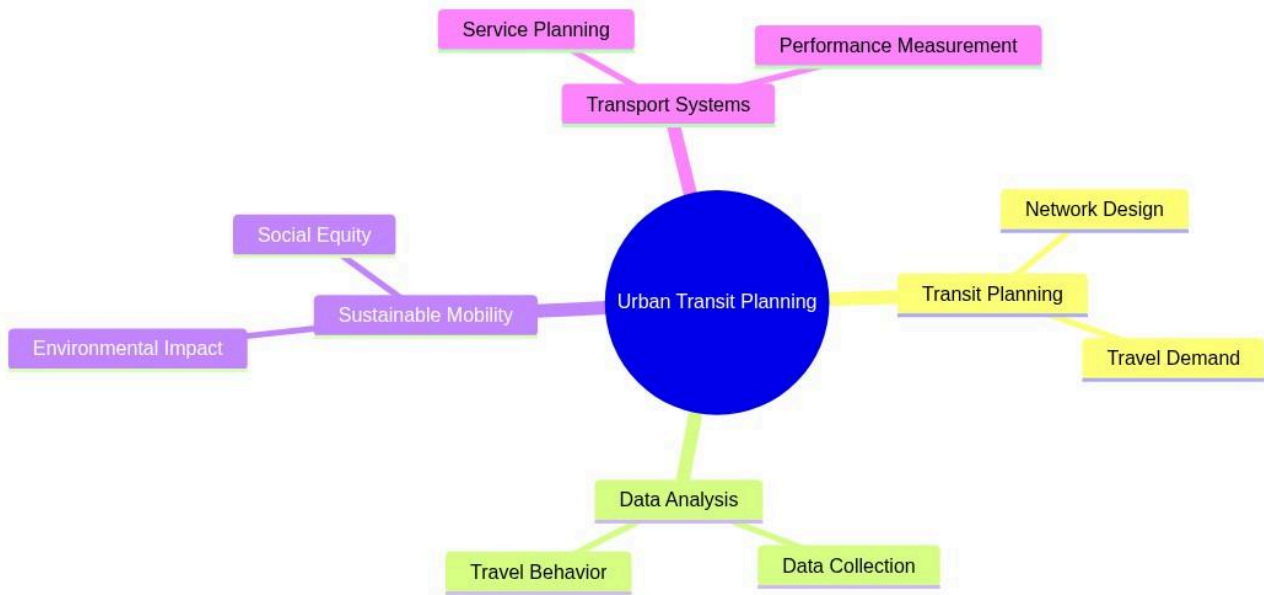

Sustainable Mobility Solutions

Urban Transit Planning

mindmap

```

    root((Urban Transit Planning))
      Transit Planning
        Network Design
        Travel Demand
      Data Analysis
        Data Collection
        Travel Behavior
      Sustainable Mobility
        Environmental Impact
        Social Equity
      Transport Systems
        Service Planning
        Performance Measurement
  
```