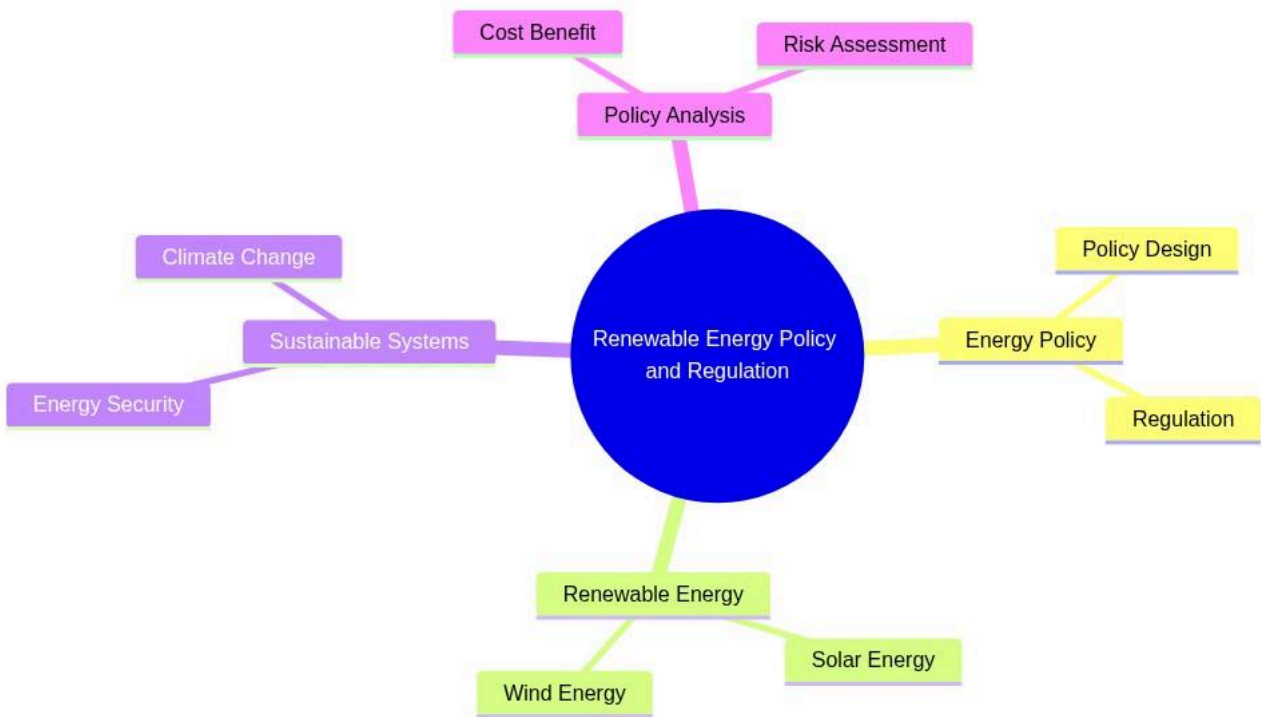

Renewable Energy Systems Management

Renewable Energy Policy and Regulation

mindmap

```

root((Renewable Energy Policy and Regulation))
  Energy Policy
    Policy Design
    Regulation
  Renewable Energy
    Solar Energy
    Wind Energy
  Sustainable Systems
    Energy Security
    Climate Change
  Policy Analysis
    Cost Benefit
    Risk Assessment
  
```