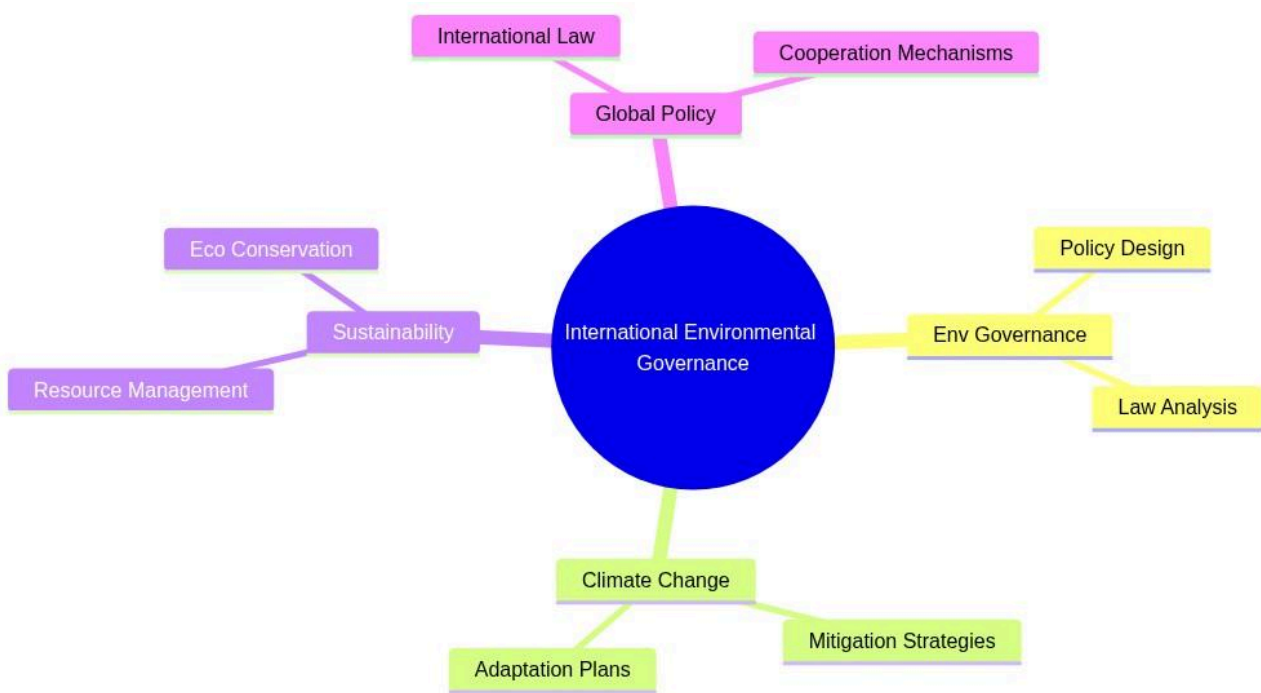

Global Certificate in Sustainable Public Policy and Law

# International Environmental Governance

mindmap

```

root((International Environmental Governance))
  Env Governance
    Policy Design
    Law Analysis
  Climate Change
    Mitigation Strategies
    Adaptation Plans
  Sustainability
    Resource Management
    Eco Conservation
  Global Policy
    International Law
    Cooperation Mechanisms
  
```