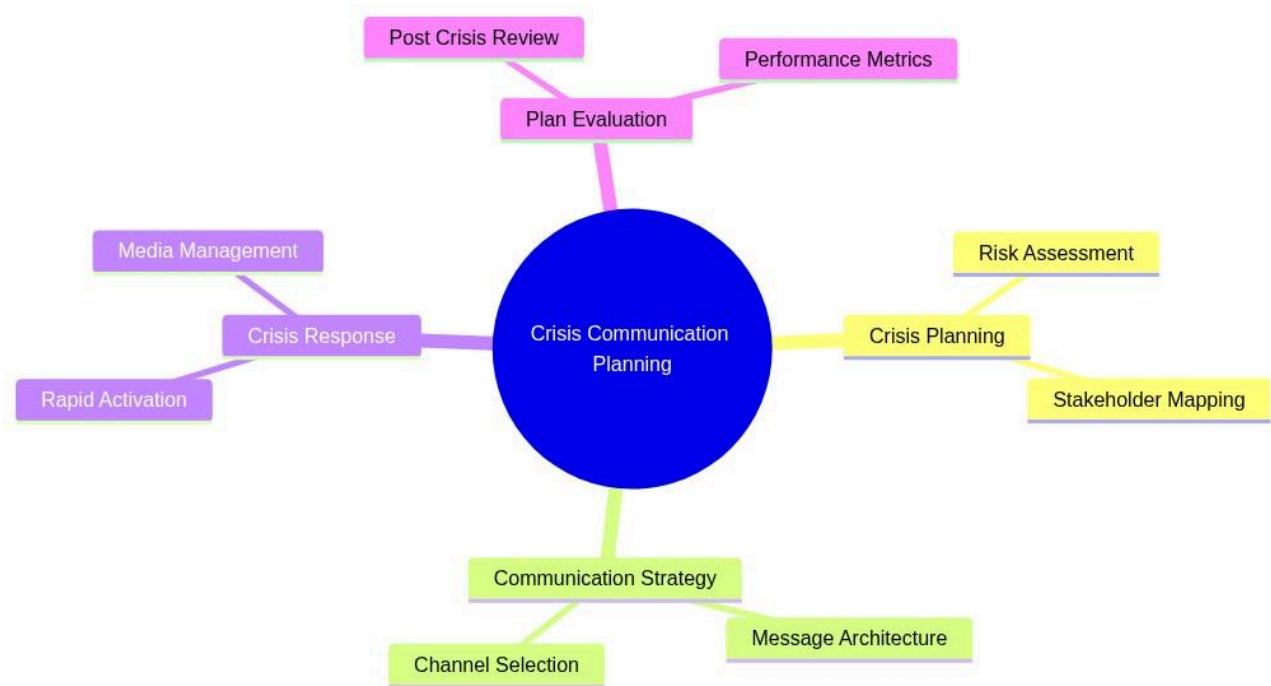

Crisis Communication Strategies

# Crisis Communication Planning

mindmap

```

root((Crisis Communication Planning))
    Crisis Planning
        Risk Assessment
        Stakeholder Mapping
    Communication Strategy
        Message Architecture
        Channel Selection
    Crisis Response
        Rapid Activation
        Media Management
    Plan Evaluation
        Post Crisis Review
        Performance Metrics
    
```