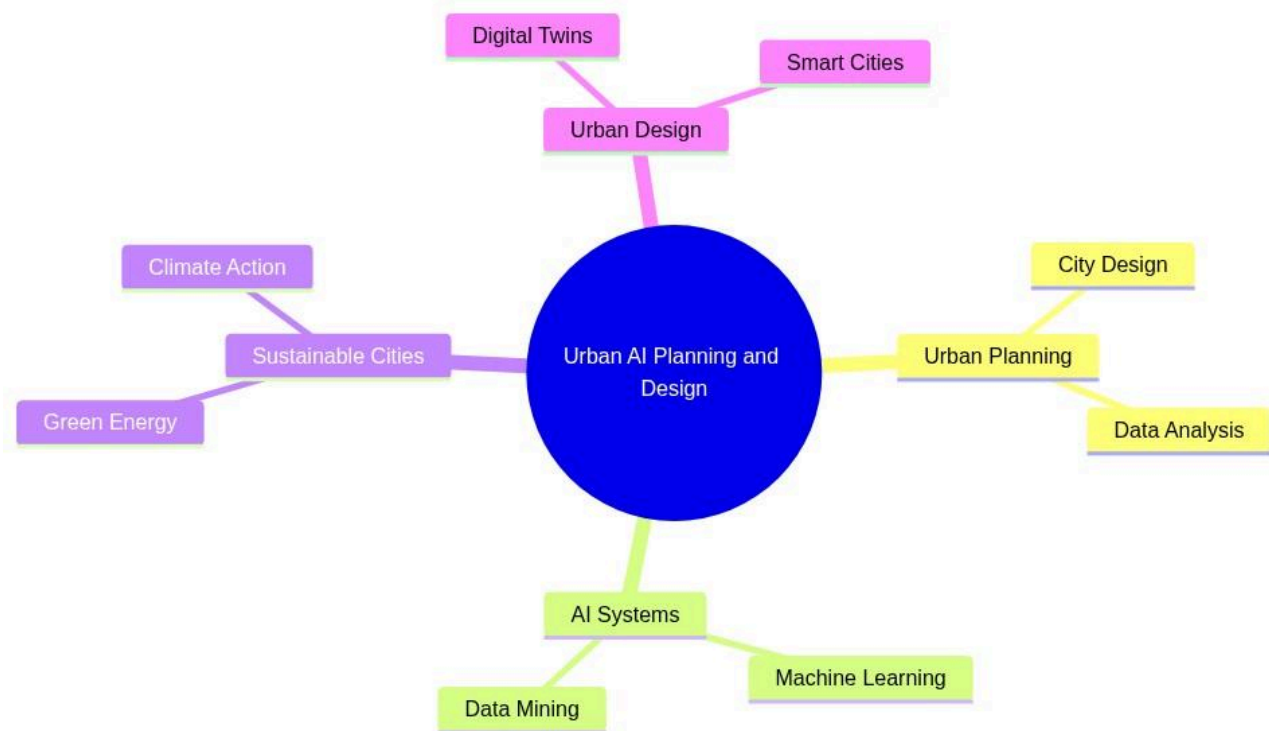

# Urban AI Planning and Design

mindmap

```
root((Urban AI Planning and Design))
```

```
Urban Planning
```

```
City Design
```

```
Data Analysis
```

```
AI Systems
```

```
Machine Learning
```

```
Data Mining
```

```
Sustainable Cities
```

```
Green Energy
```

```
Climate Action
```

```
Urban Design
```

```
Digital Twins
```

```
Smart Cities
```