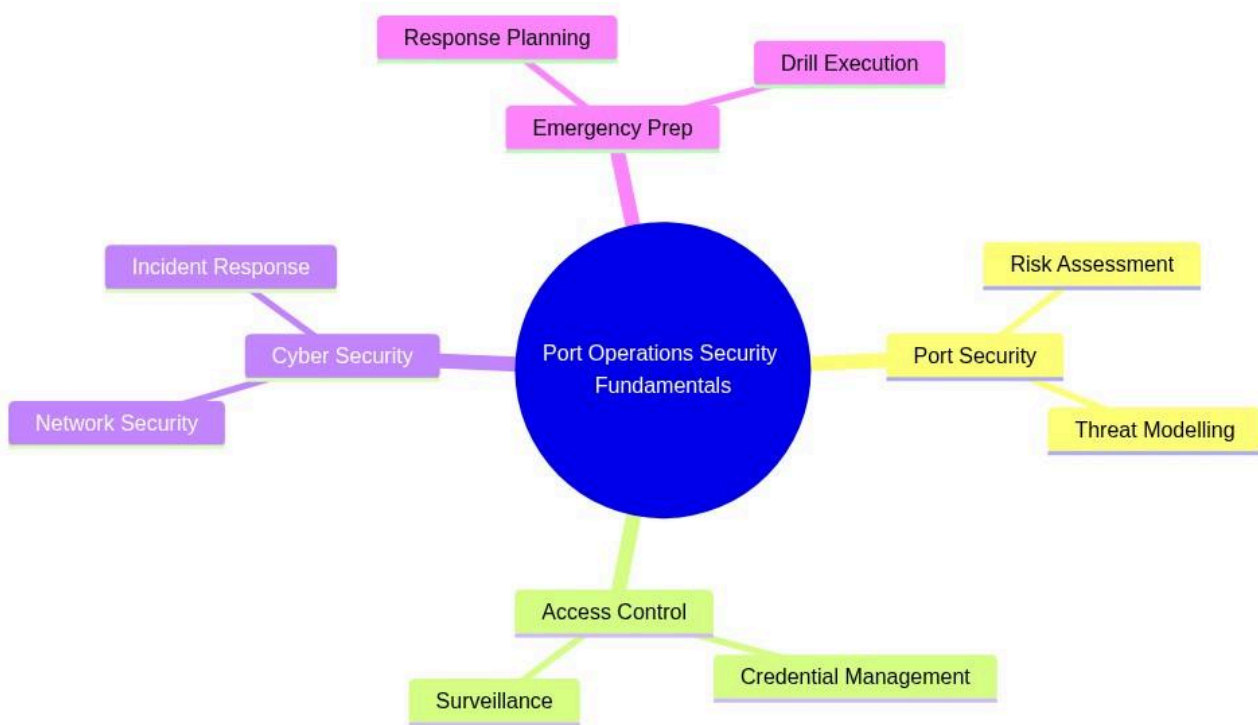

Professional Certificate in Port Security and Risk Management

Port Operations Security Fundamentals

mindmap

```

root((Port Operations Security Fundamentals))
  Port Security
    Risk Assessment
    Threat Modelling
  Access Control
    Credential Management
    Surveillance
  Cyber Security
    Network Security
    Incident Response
  Emergency Prep
    Response Planning
    Drill Execution
  
```