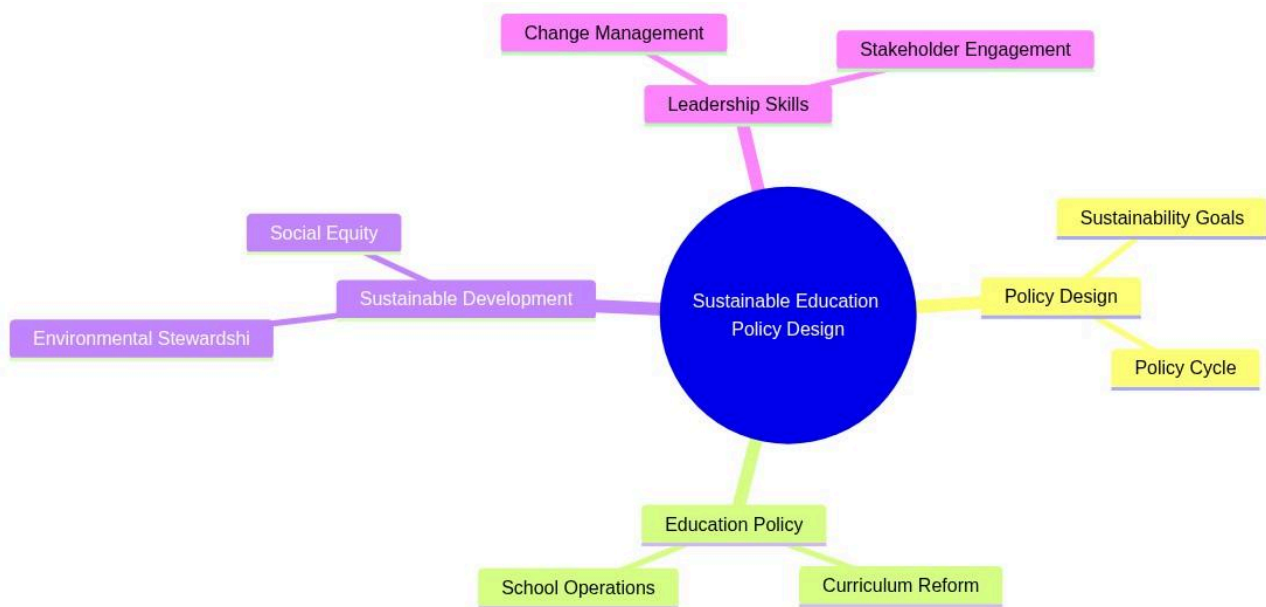

Executive Certificate in Leadership for Sustainable Education Systems

# Sustainable Education Policy Design,

mindmap

root((Sustainable Education Policy Design))

Policy Design

Sustainability Goals

Policy Cycle

Education Policy

Curriculum Reform

School Operations

Sustainable Development

Environmental Stewardshi

Social Equity

Leadership Skills

Change Management

Stakeholder Engagement