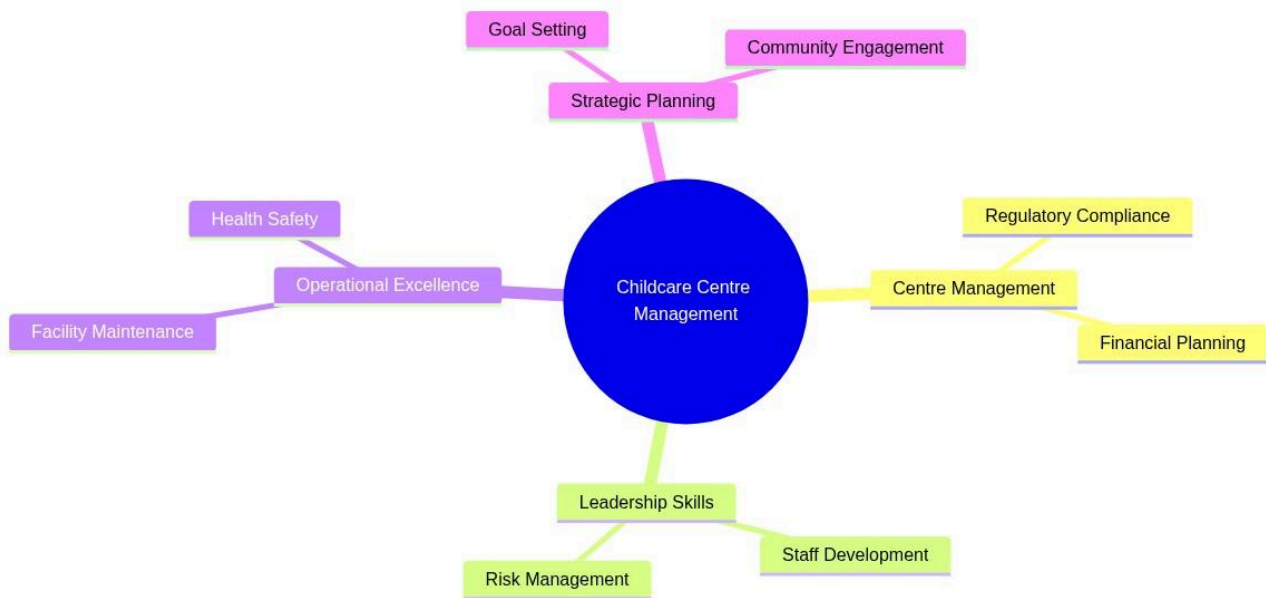

Career Advancement Programme in Childcare Supervisory Skills

Childcare Centre Management

mindmap

root((Childcare Centre Management))

Centre Management

Regulatory Compliance

Financial Planning

Leadership Skills

Staff Development

Risk Management

Operational Excellence

Facility Maintenance

Health Safety

Strategic Planning

Goal Setting

Community Engagement