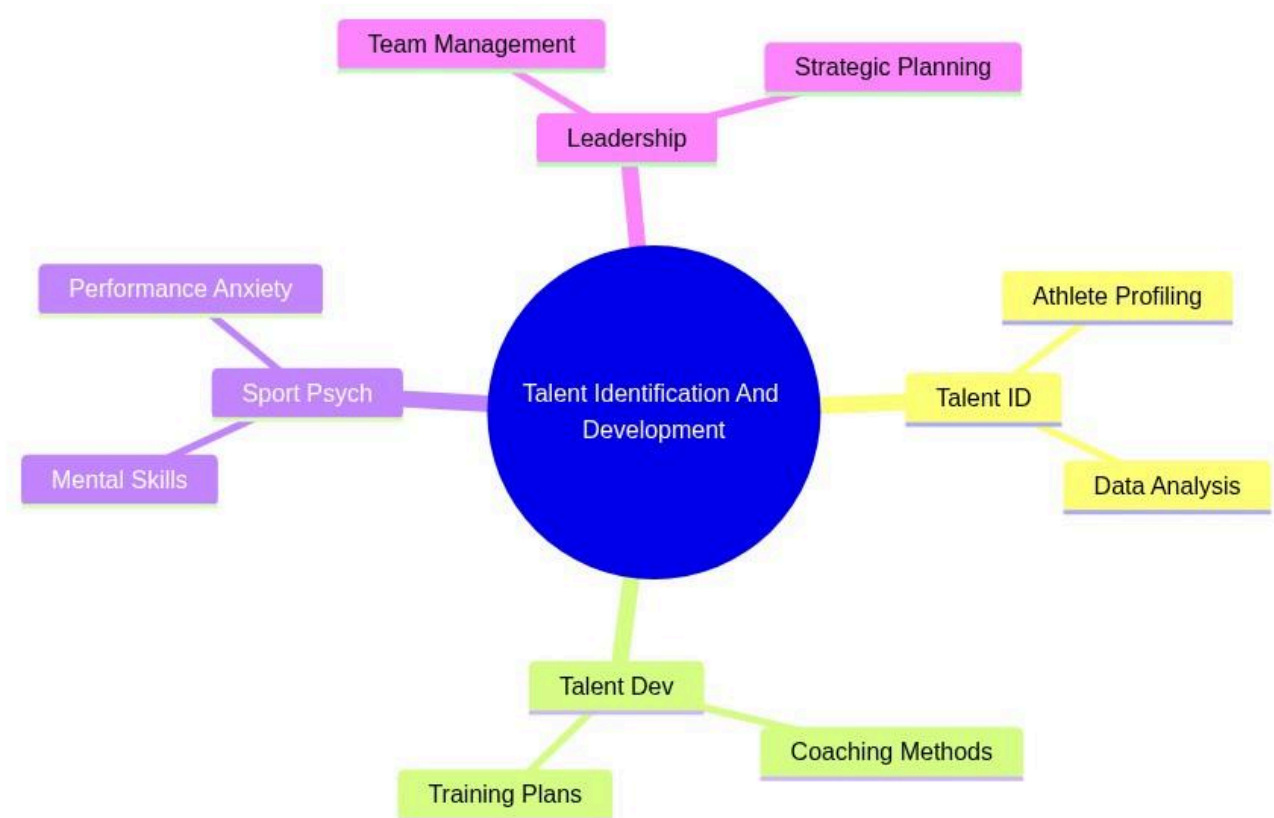

Postgraduate Certificate in Technical Leadership and Sports Psychology

Talent Identification And Development

mindmap

root((Talent Identification And Development))

Talent ID

Athlete Profiling

Data Analysis

Talent Dev

Coaching Methods

Training Plans

Sport Psych

Mental Skills

Performance Anxiety

Leadership

Team Management

Strategic Planning