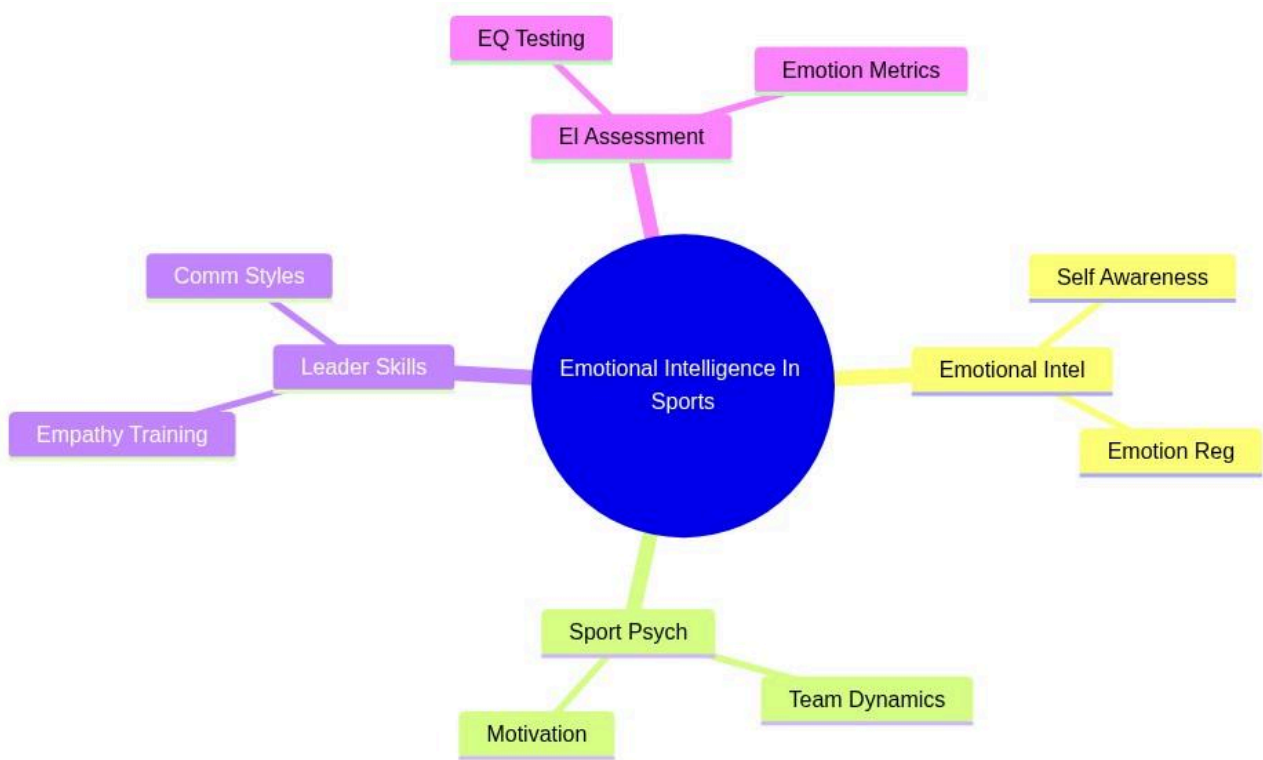

# Emotional Intelligence In Sports

```

mindmap
    root((Emotional Intelligence In Sports))
        Emotional Intel
            Self Awareness
            Emotion Reg
        Sport Psych
            Team Dynamics
            Motivation
        Leader Skills
            Empathy Training
            Comm Styles
        EI Assessment
            EQ Testing
            Emotion Metrics
    
```