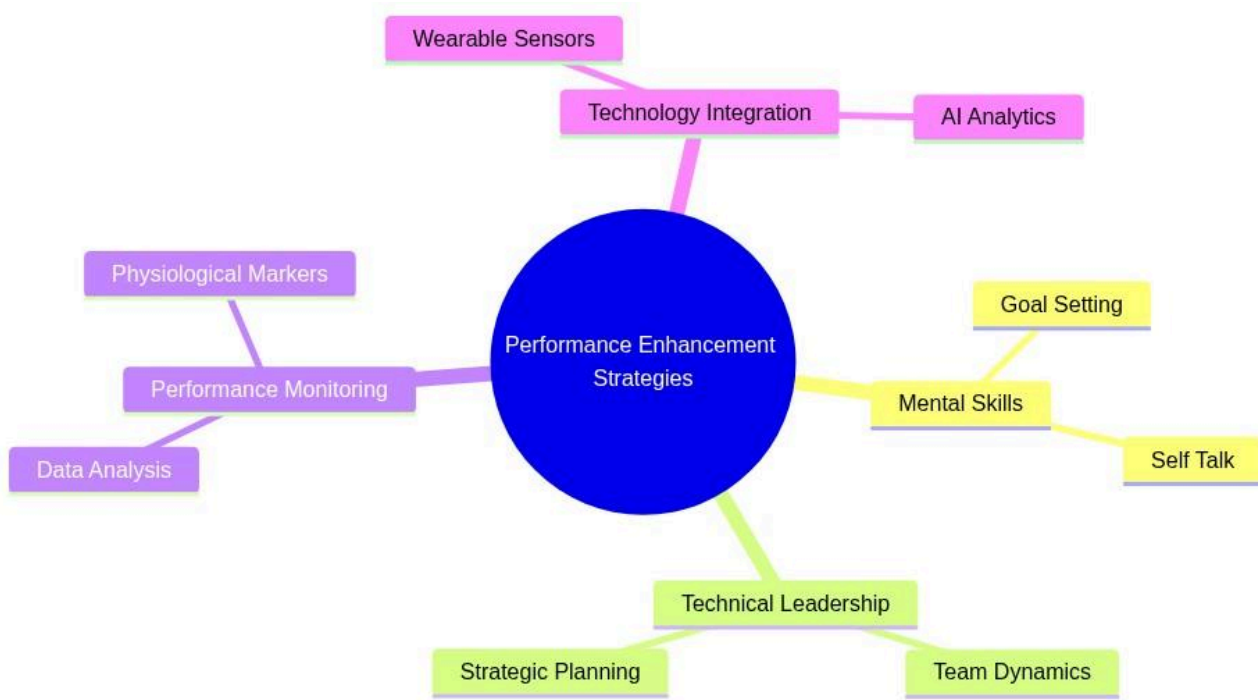

Postgraduate Certificate in Technical Leadership and Sports Psychology

Performance Enhancement Strategies

```

mindmap
    root((Performance Enhancement Strategies))
        Mental Skills
            Goal Setting
            Self Talk
        Technical Leadership
            Team Dynamics
            Strategic Planning
        Performance Monitoring
            Data Analysis
            Physiological Markers
        Technology Integration
            Wearable Sensors
            AI Analytics
    
```