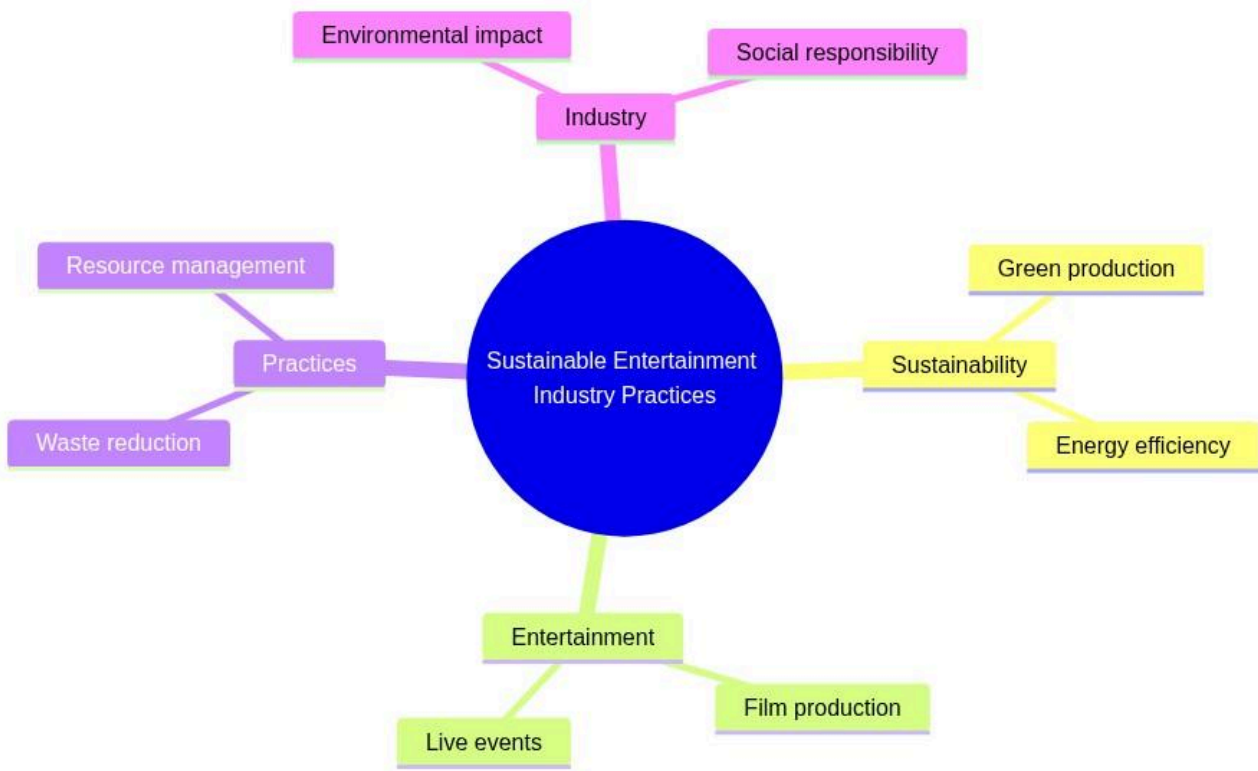

Advanced Certificate in Sustainability and Entertainment Industry Ethics

Sustainable Entertainment Industry Practices

mindmap

```

root((Sustainable Entertainment Industry Practices))
  Sustainability
    Green production
    Energy efficiency
  Entertainment
    Film production
    Live events
  Practices
    Waste reduction
    Resource management
  Industry
    Environmental impact
    Social responsibility
  
```