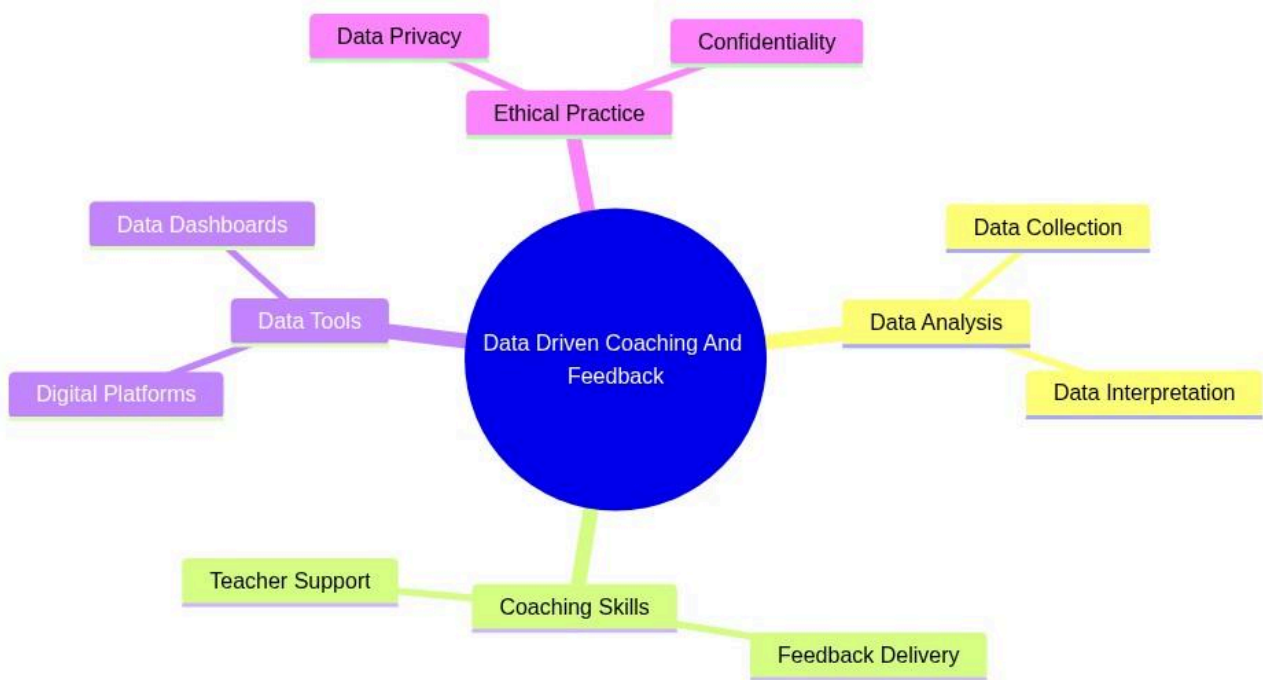

# Data Driven Coaching And Feedback

mindmap

```

root((Data Driven Coaching And Feedback))
  Data Analysis
    Data Collection
    Data Interpretation
  Coaching Skills
    Feedback Delivery
    Teacher Support
  Data Tools
    Digital Platforms
    Data Dashboards
  Ethical Practice
    Data Privacy
    Confidentiality
  
```