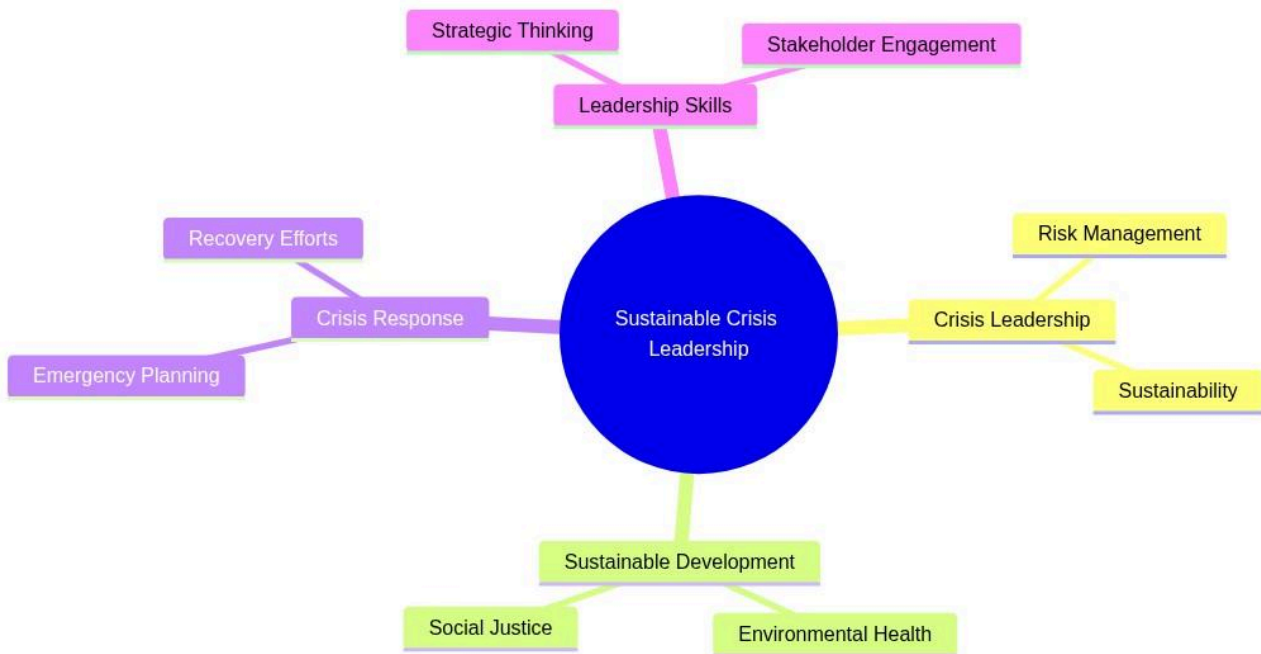

Professional Certificate in Sustainable Crisis Management

Sustainable Crisis Leadership

mindmap

root((Sustainable Crisis Leadership))

Crisis Leadership

Risk Management

Sustainability

Sustainable Development

Environmental Health

Social Justice

Crisis Response

Emergency Planning

Recovery Efforts

Leadership Skills

Strategic Thinking

Stakeholder Engagement