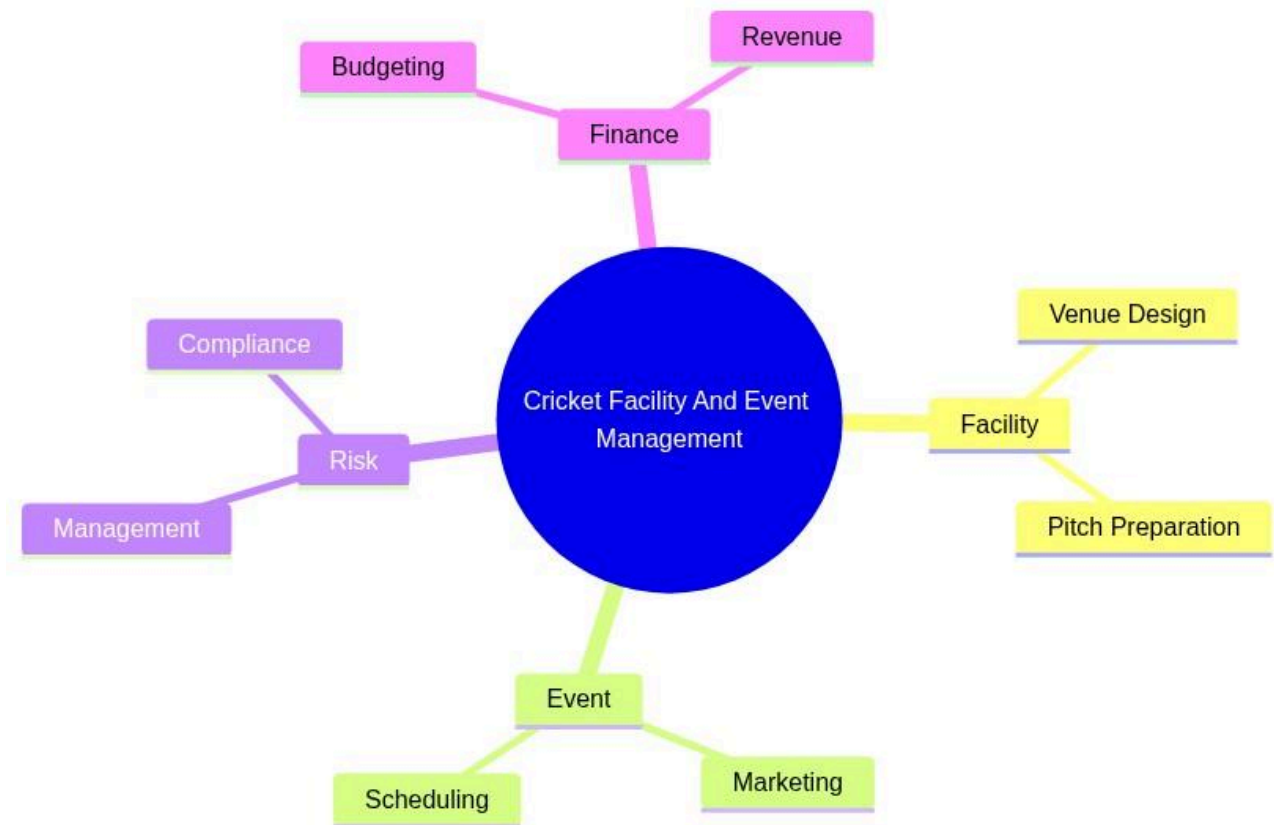

# Cricket Facility And Event Management

mindmap

root((Cricket Facility And Event Management))

Facility

Venue Design

Pitch Preparation

Event

Scheduling