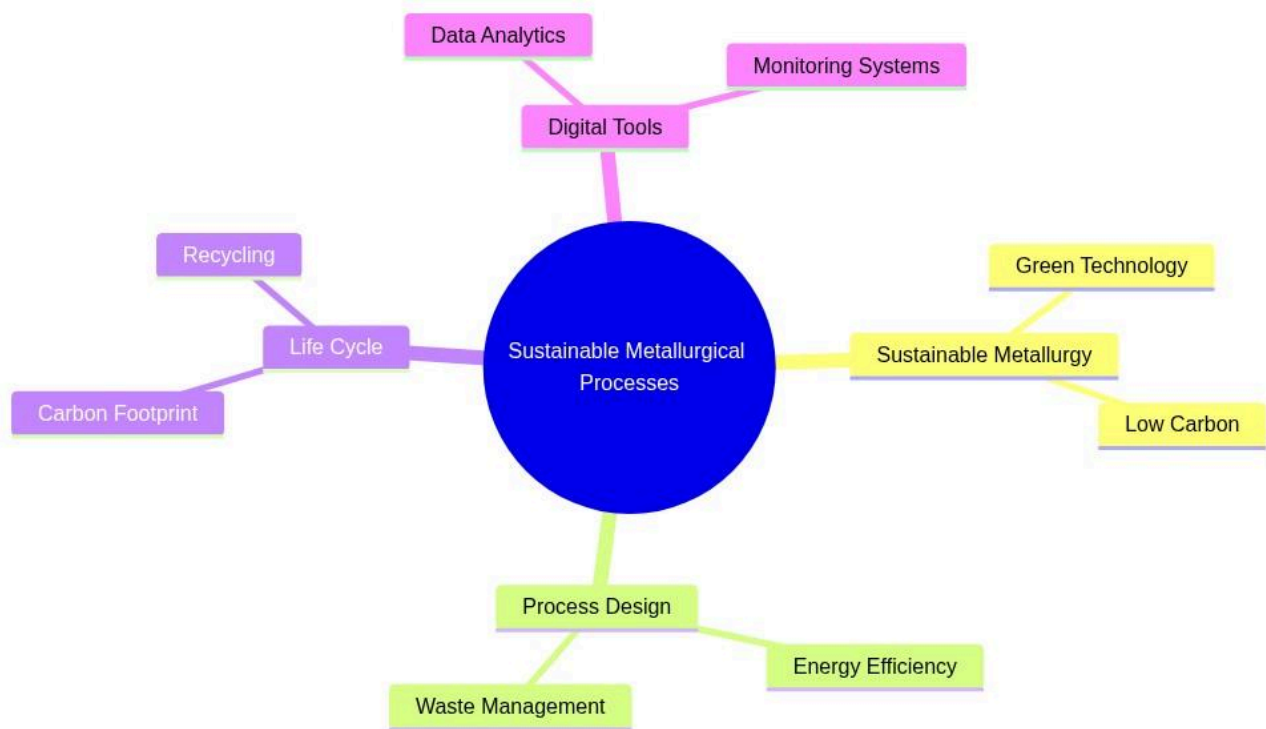

Executive Certificate in Sustainable Metallurgical Engineering Practices

# Sustainable Metallurgical Processes

mindmap

```

    root((Sustainable Metallurgical Processes))
      Sustainable Metallurgy
        Green Technology
        Low Carbon
      Process Design
        Energy Efficiency
        Waste Management
      Life Cycle
        Carbon Footprint
        Recycling
      Digital Tools
        Data Analytics
        Monitoring Systems
  
```