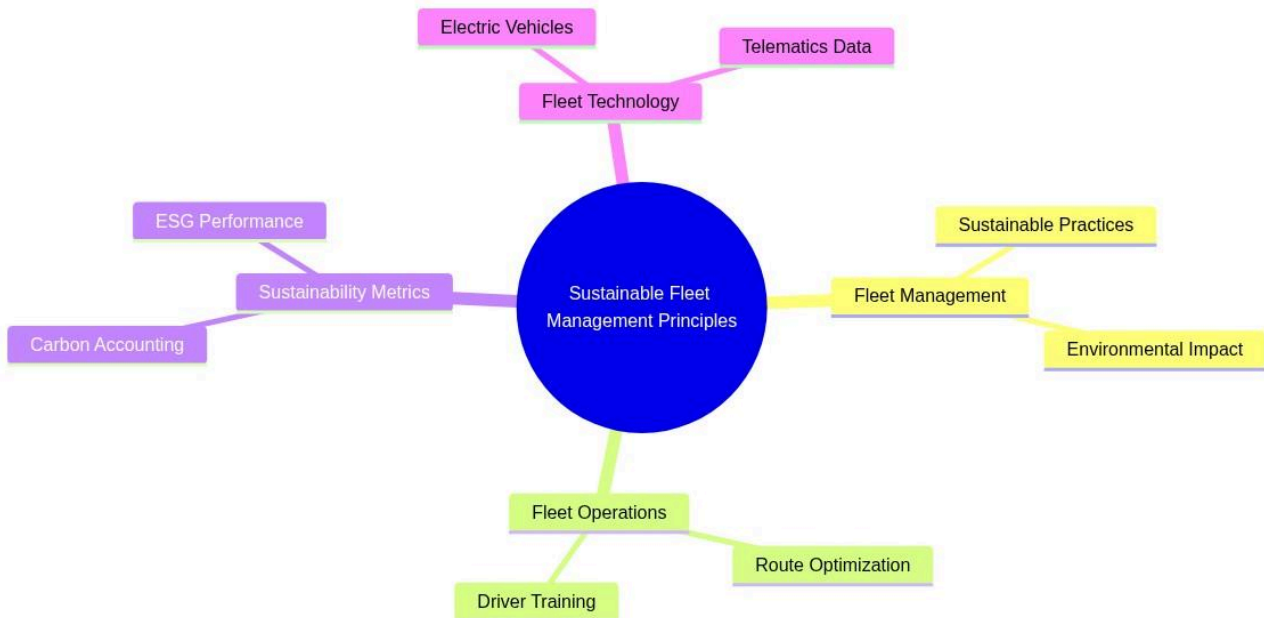

Executive Certificate in Sustainable Fleet Operations

Sustainable Fleet Management Principles

mindmap

```

root((Sustainable Fleet Management Principles))
    Fleet Management
        Sustainable Practices
        Environmental Impact
    Fleet Operations
        Route Optimization
        Driver Training
    Sustainability Metrics
        Carbon Accounting
        ESG Performance
    Fleet Technology
        Electric Vehicles
        Telematics Data
    
```