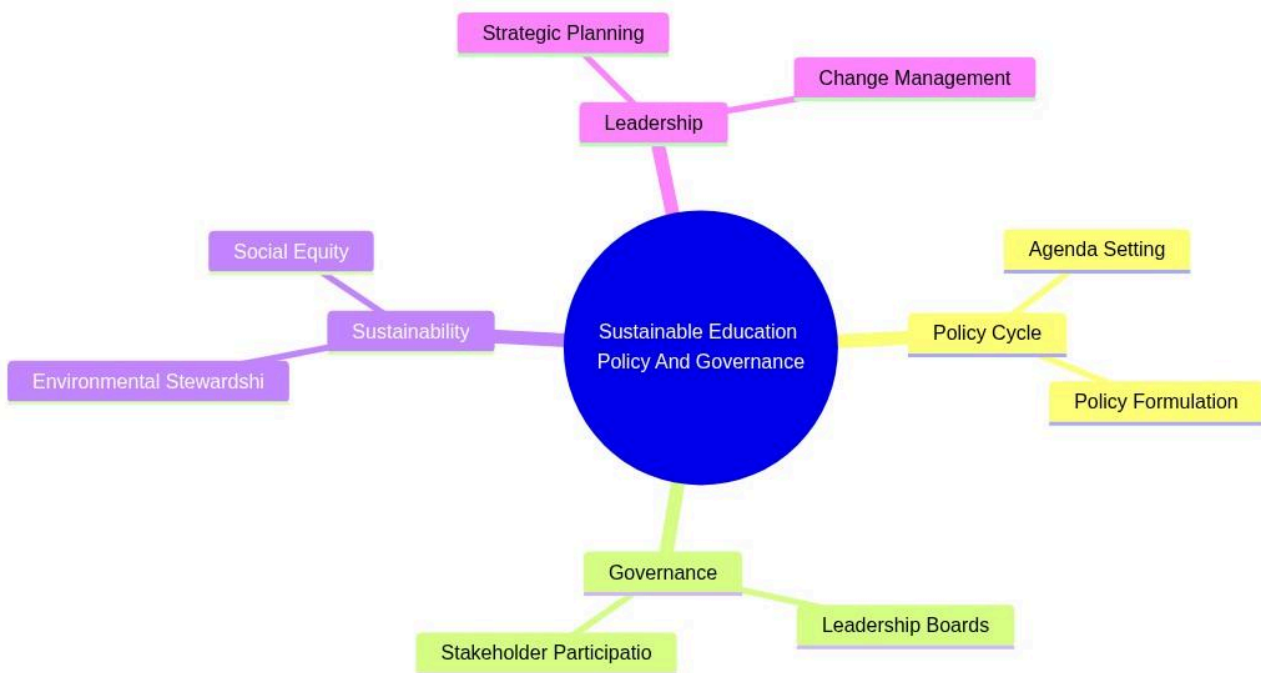

Executive Certificate in Sustainable Education Leadership

Sustainable Education Policy And Governance

mindmap

```

    root((Sustainable Education Policy And Governance))
      Policy Cycle
        Agenda Setting
        Policy Formulation
      Governance
        Leadership Boards
        Stakeholder Participatio
      Sustainability
        Environmental Stewardshi
        Social Equity
      Leadership
        Strategic Planning
        Change Management
  
```