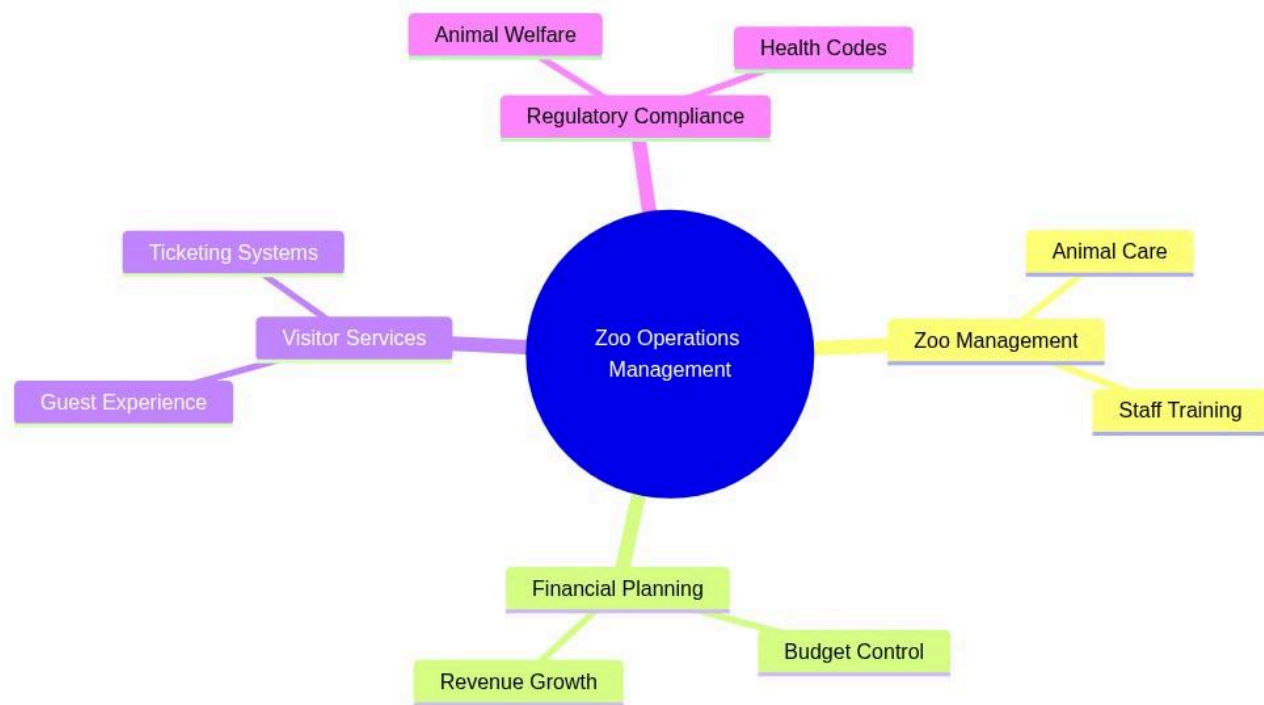

Global Certificate in Zoo and Aquarium Management

# Zoo Operations Management

```

mindmap
root((Zoo Operations Management))
  Zoo Management
    Animal Care
    Staff Training
  Financial Planning
    Budget Control
    Revenue Growth
  Visitor Services
    Guest Experience
    Ticketing Systems
  Regulatory Compliance
    Animal Welfare
    Health Codes
    
```