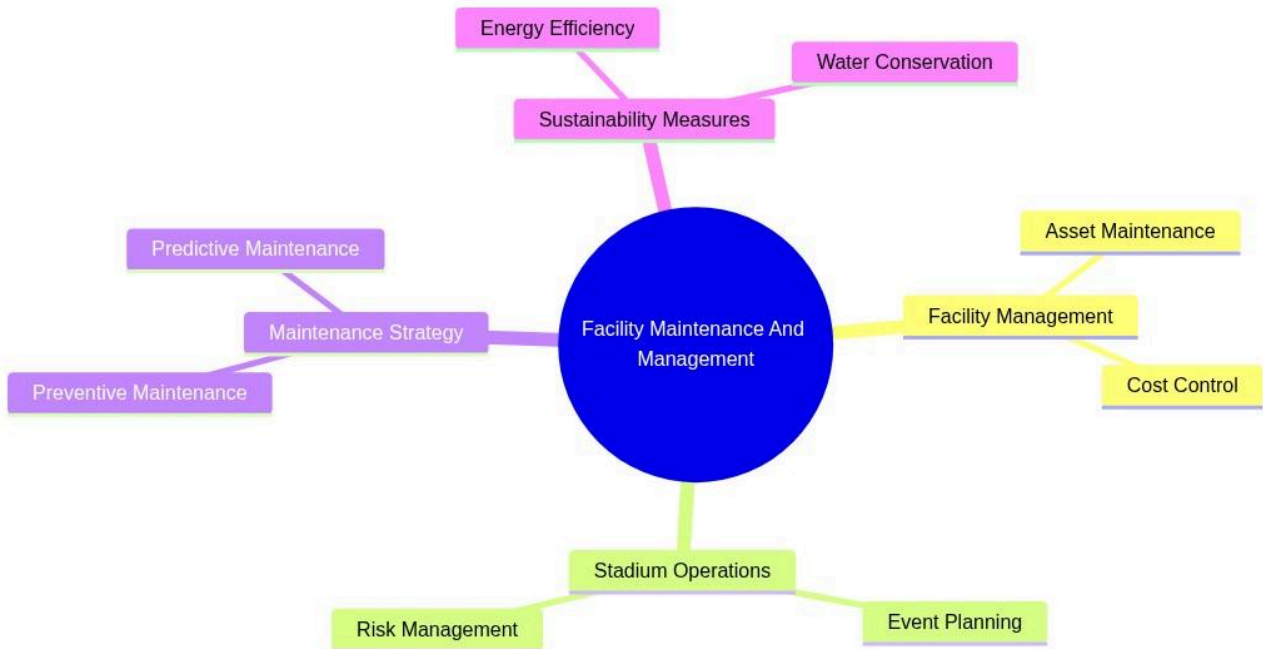

# Facility Maintenance And Management

mindmap

```

    root((Facility Maintenance And Management))
      Facility Management
        Asset Maintenance
        Cost Control
      Stadium Operations
        Event Planning
        Risk Management
      Maintenance Strategy
        Preventive Maintenance
        Predictive Maintenance
      Sustainability Measures
        Energy Efficiency
        Water Conservation
  
```