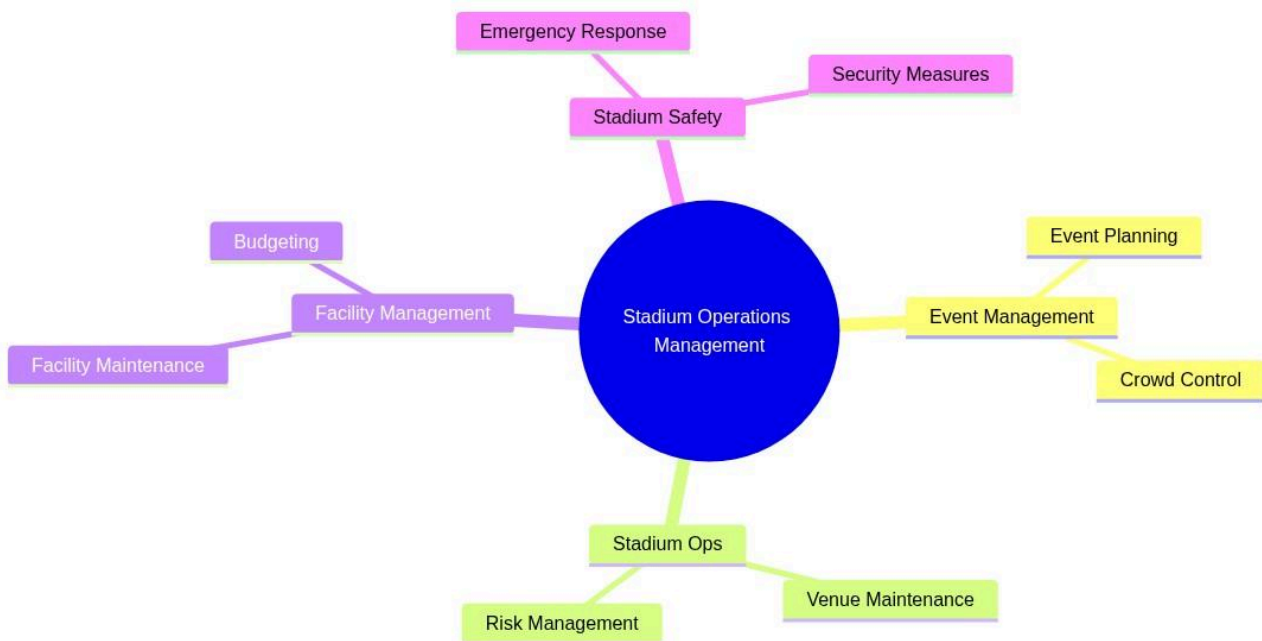

Executive Certificate in Stadium Management

Stadium Operations Management

mindmap

```

root((Stadium Operations Management))
  Event Management
    Event Planning
    Crowd Control
  Stadium Ops
    Venue Maintenance
    Risk Management
  Facility Management
    Facility Maintenance
    Budgeting
  Stadium Safety
    Emergency Response
    Security Measures
  
```