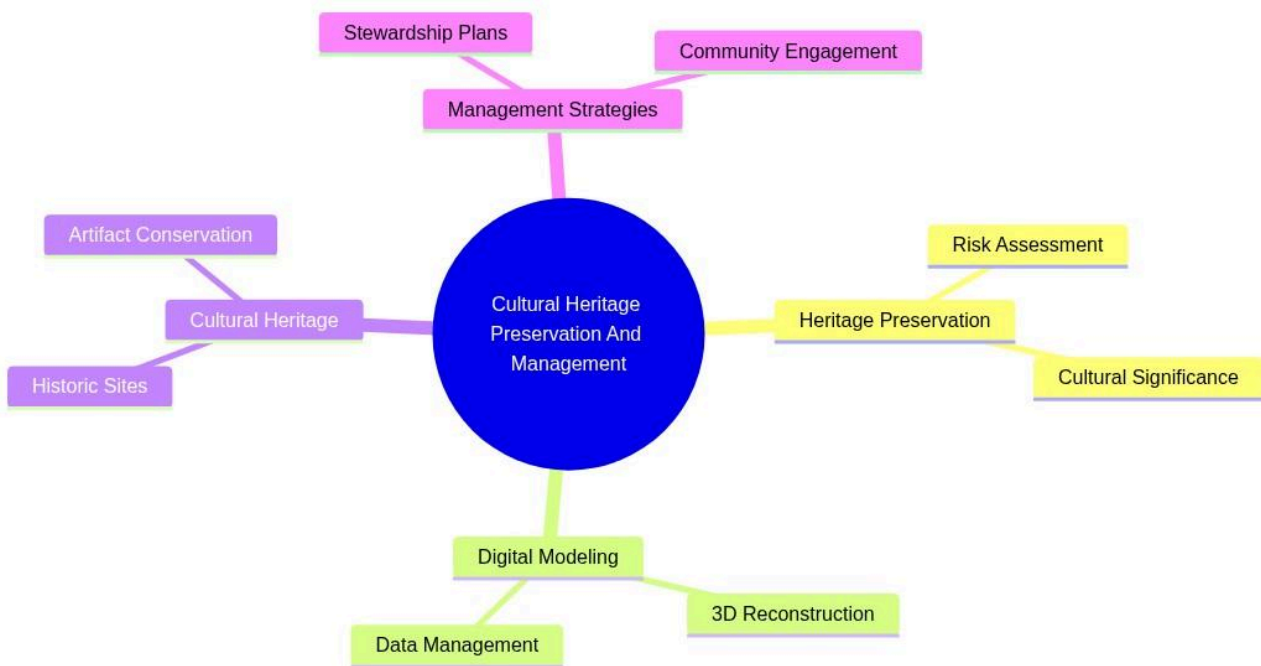

Advanced Skill Certificate in 3D Modeling for Archaeological Reconstructions

Cultural Heritage Preservation And Management

mindmap

```

root((Cultural Heritage Preservation And Management))
    Heritage Preservation
        Risk Assessment
        Cultural Significance
    Digital Modeling
        3D Reconstruction
        Data Management
    Cultural Heritage
        Historic Sites
        Artifact Conservation
    Management Strategies
        Stewardship Plans
        Community Engagement
    
```