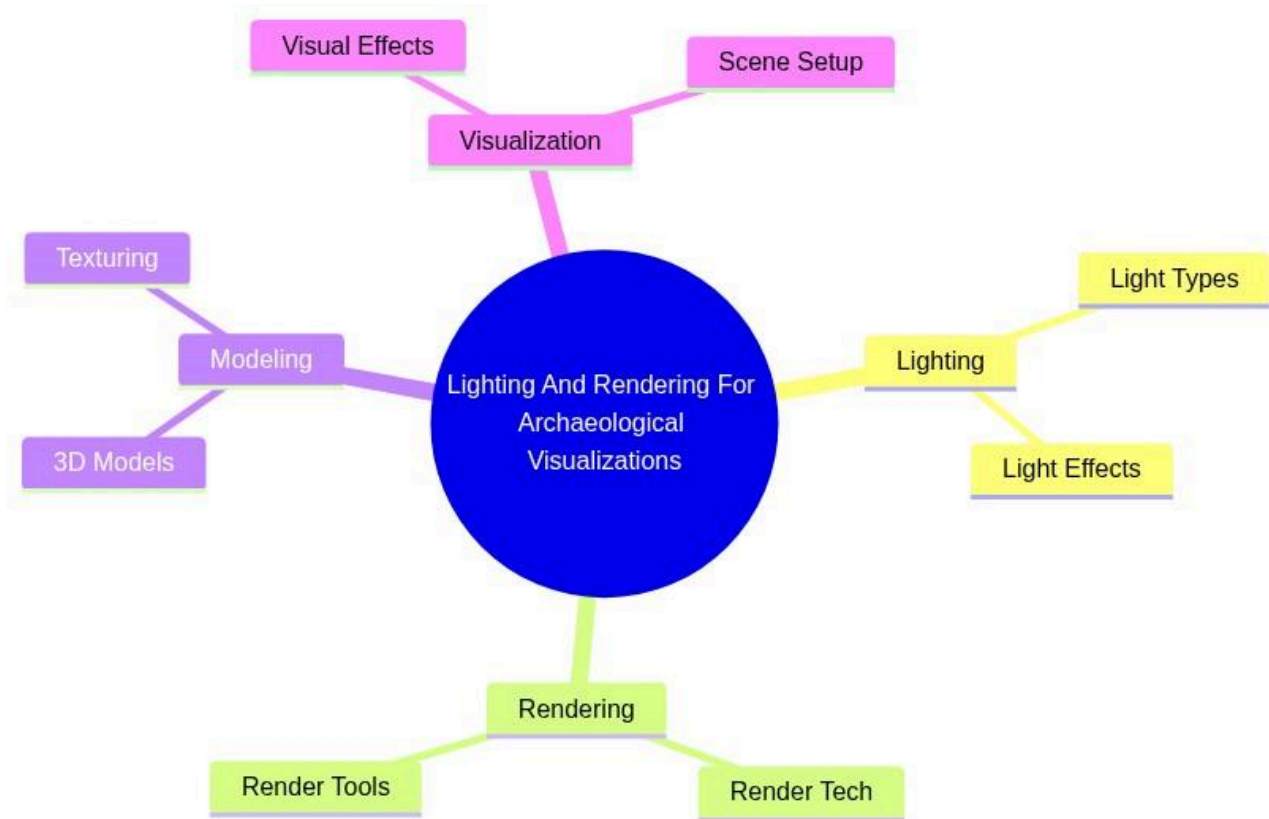

# Lighting And Rendering For Archaeological Visualizations

mindmap

```

root((Lighting And Rendering For Archaeological Visualizations))
  Lighting
    Light Types
    Light Effects
  Rendering
    Render Tech
    Render Tools
  Modeling
    3D Models
    Texturing
  Visualization
    Visual Effects
  
```

## Scene Setup