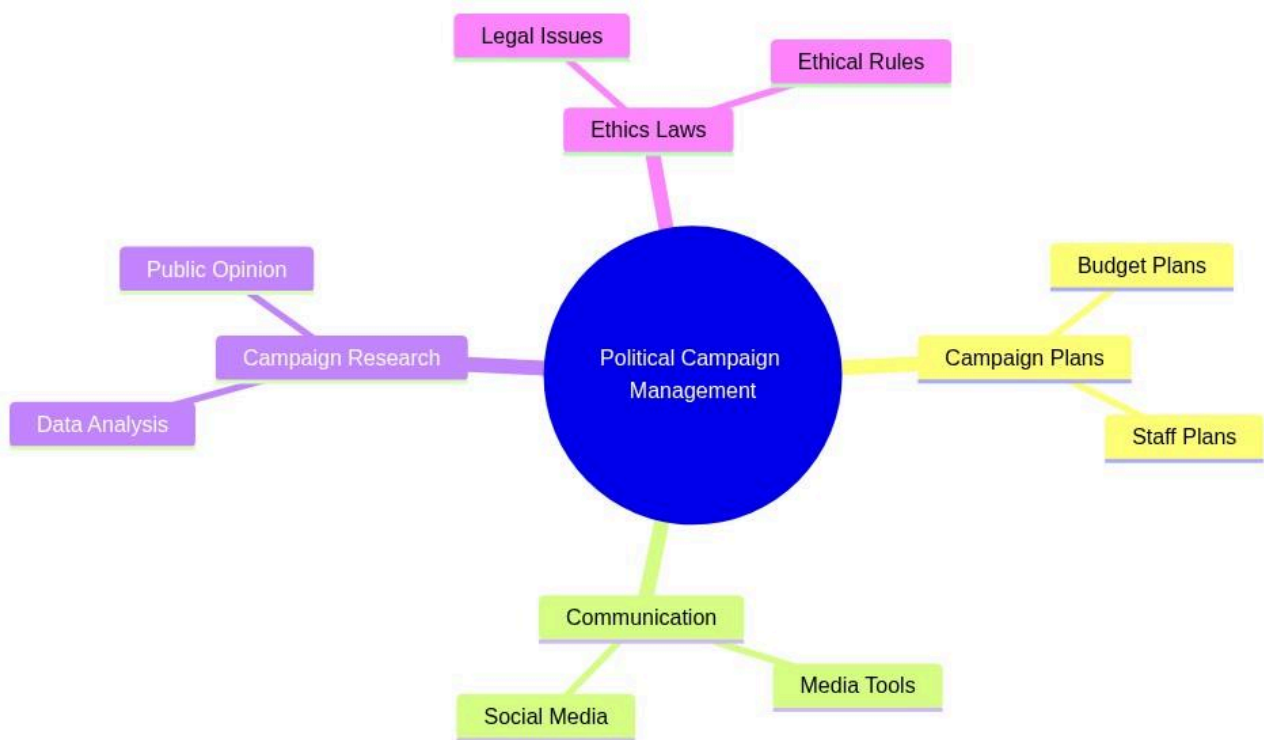

Executive Certificate in Political Communication

Political Campaign Management

mindmap

```

    root((Political Campaign Management))
      Campaign Plans
        Budget Plans
        Staff Plans
      Communication
        Media Tools
        Social Media
      Campaign Research
        Data Analysis
        Public Opinion
      Ethics Laws
        Legal Issues
        Ethical Rules
  
```