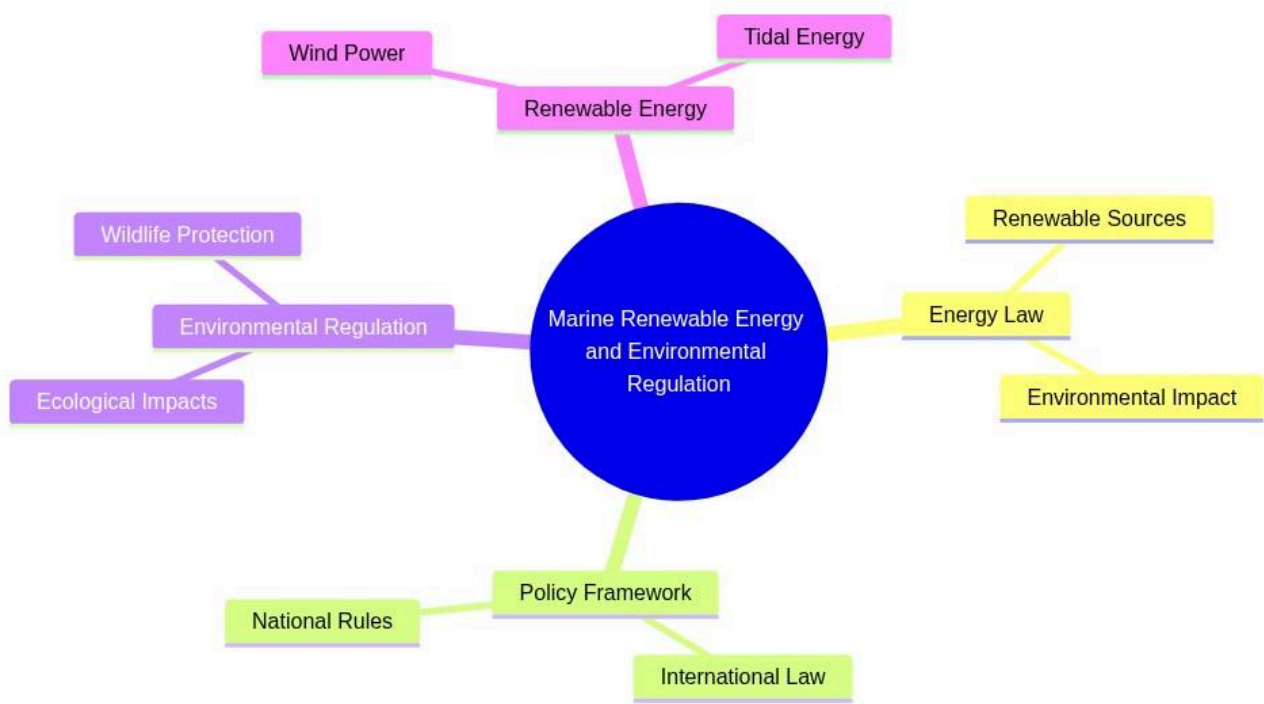

Postgraduate Certificate in Marine Environmental Law and Policy

# Marine Renewable Energy and Environmental Regulation

```

mindmap
    root((Marine Renewable Energy and Environmental Regulation))
        Energy Law
            Renewable Sources
            Environmental Impact
        Policy Framework
            International Law
            National Rules
        Environmental Regulation
            Ecological Impacts
            Wildlife Protection
        Renewable Energy
            Wind Power
            Tidal Energy
    
```