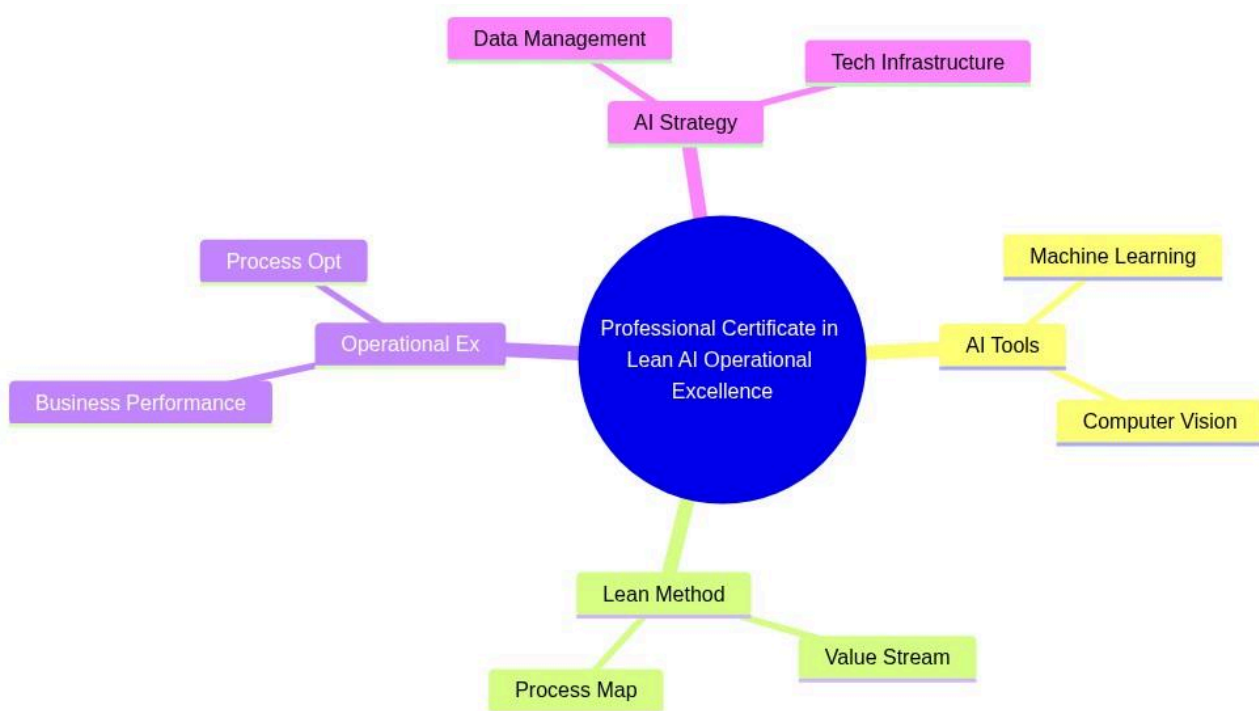

Professional Certificate in Lean AI Operational Excellence

Professional Certificate in Lean AI Operational Excellence:

```

mindmap
    root((Professional Certificate in Lean AI Operational Excellence))
        AI Tools
            Machine Learning
            Computer Vision
        Lean Method
            Value Stream
            Process Map
        Operational Ex
            Business Performance
            Process Opt
        AI Strategy
            Data Management
            Tech Infrastructure
    
```