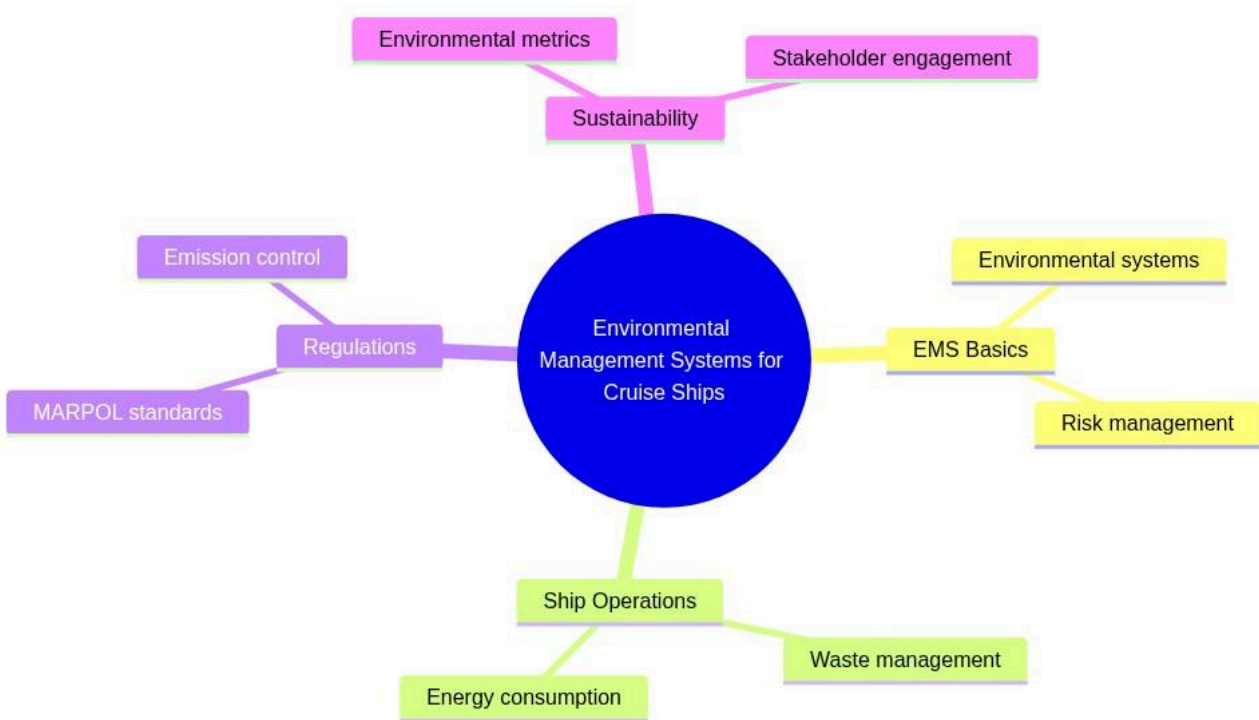

Postgraduate Certificate in Cruise Ship Environmental Systems

Environmental Management Systems for Cruise Ships

mindmap

```

root((Environmental Management Systems for Cruise Ships))
  EMS Basics
    Environmental systems
    Risk management
  Ship Operations
    Waste management
    Energy consumption
  Regulations
    MARPOL standards
    Emission control
  Sustainability
    Environmental metrics
    Stakeholder engagement
  
```