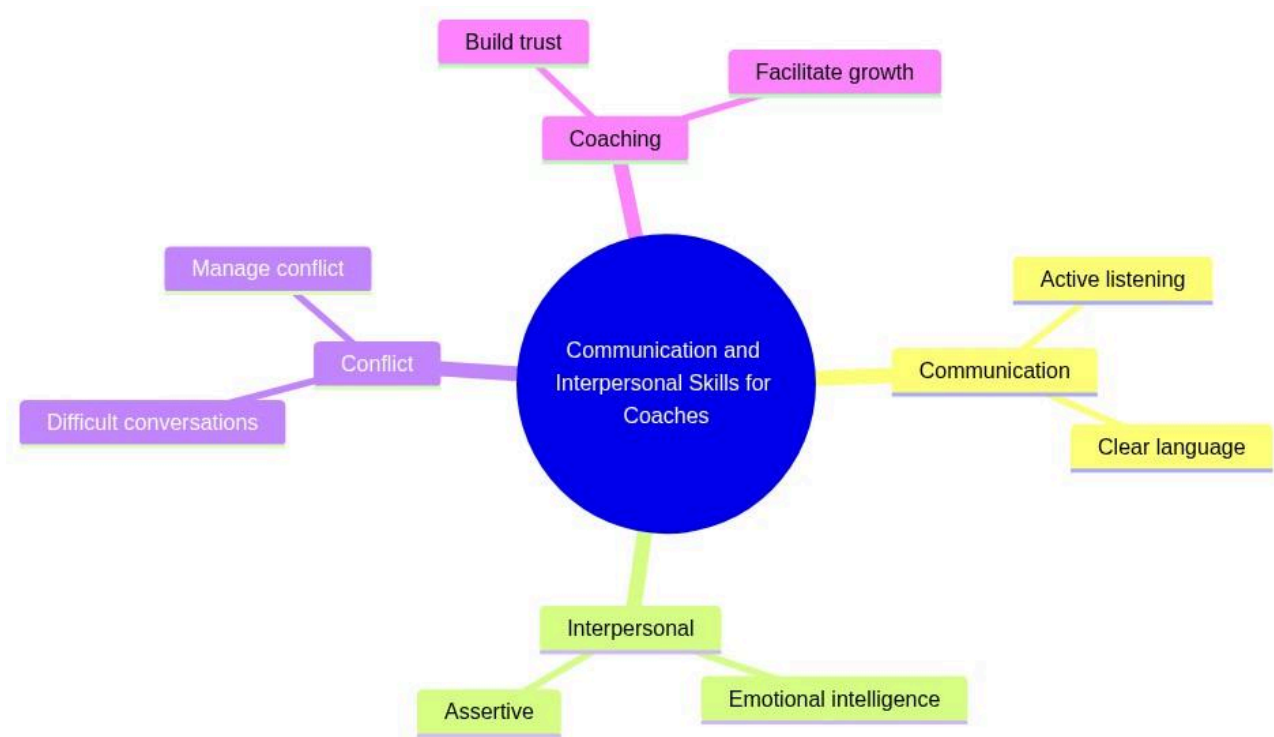

# Communication and Interpersonal Skills for Coaches

mindmap

root((Communication and Interpersonal Skills for Coaches))

- Communication
  - Active listening
  - Clear language
- Interpersonal
  - Emotional intelligence
  - Assertive
- Conflict
  - Difficult conversations
  - Manage conflict
- Coaching
  - Build trust
  - Facilitate growth