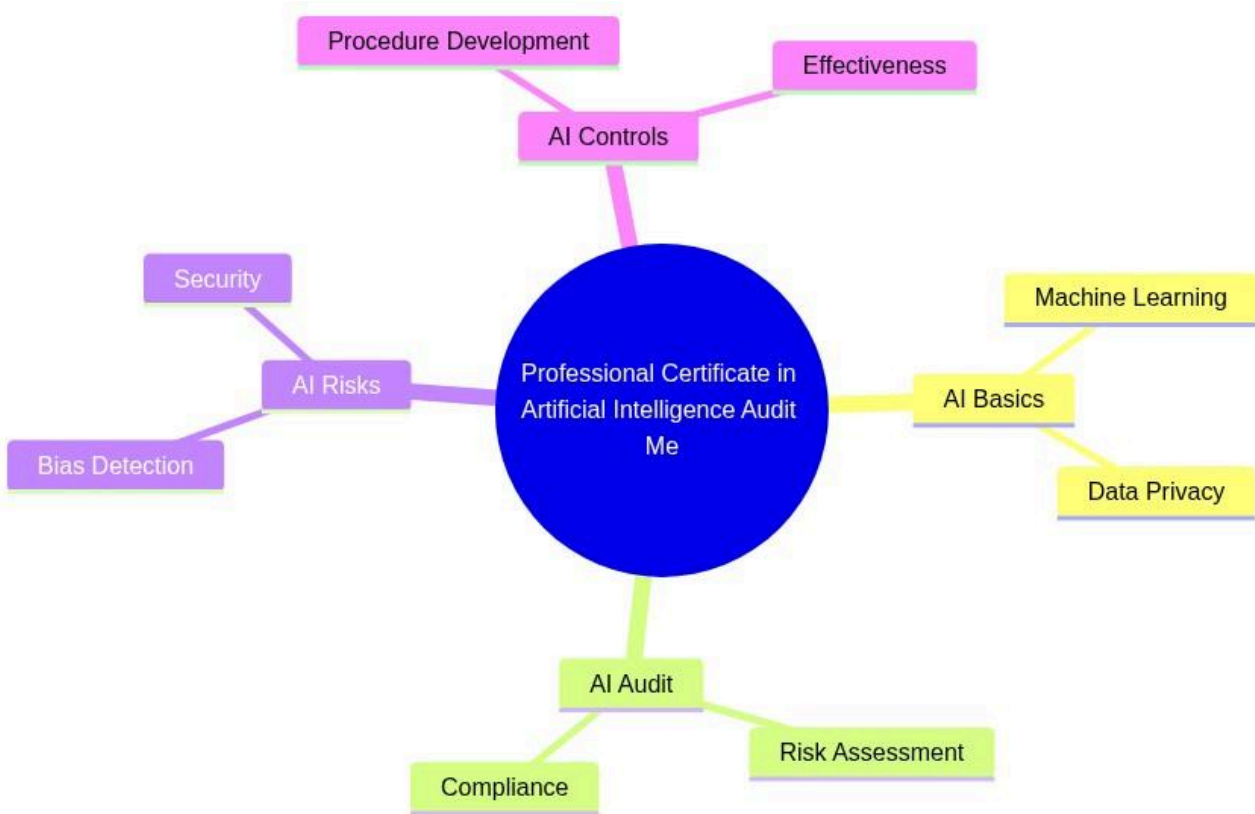

Professional Certificate in Artificial Intelligence Audit Methodologies

Professional Certificate in Artificial Intelligence Audit Methodologies:

mindmap

root((Professional Certificate in Artificial Intelligence Audit Me))

AI Basics

Machine Learning

Data Privacy

AI Audit

Risk Assessment

Compliance

AI Risks

Bias Detection

Security

AI Controls

Procedure Development

Effectiveness