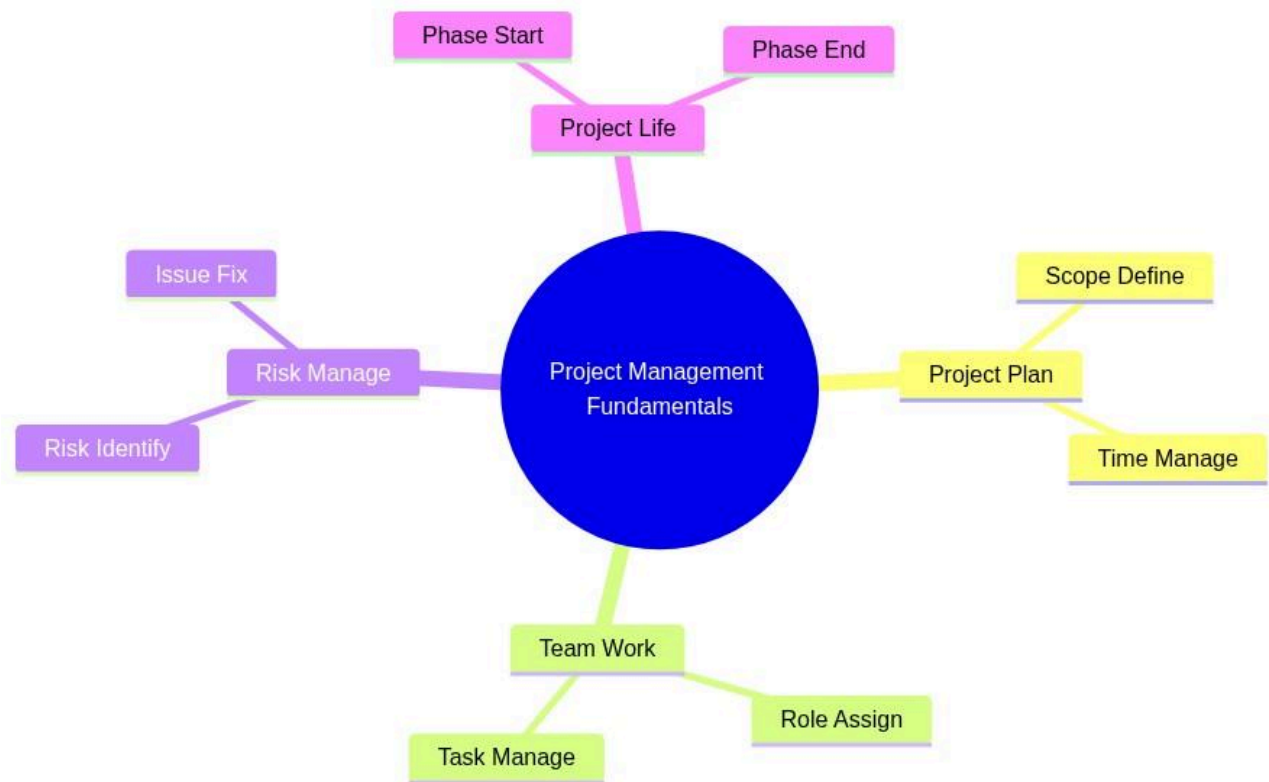

Professional Certificate in Project Management for Emergency Preparedness

Project Management Fundamentals

```

mindmap
    root((Project Management Fundamentals))
        Project Plan
            Scope Define
            Time Manage
        Team Work
            Role Assign
            Task Manage
        Risk Manage
            Risk Identify
            Issue Fix
        Project Life
            Phase Start
            Phase End
    
```