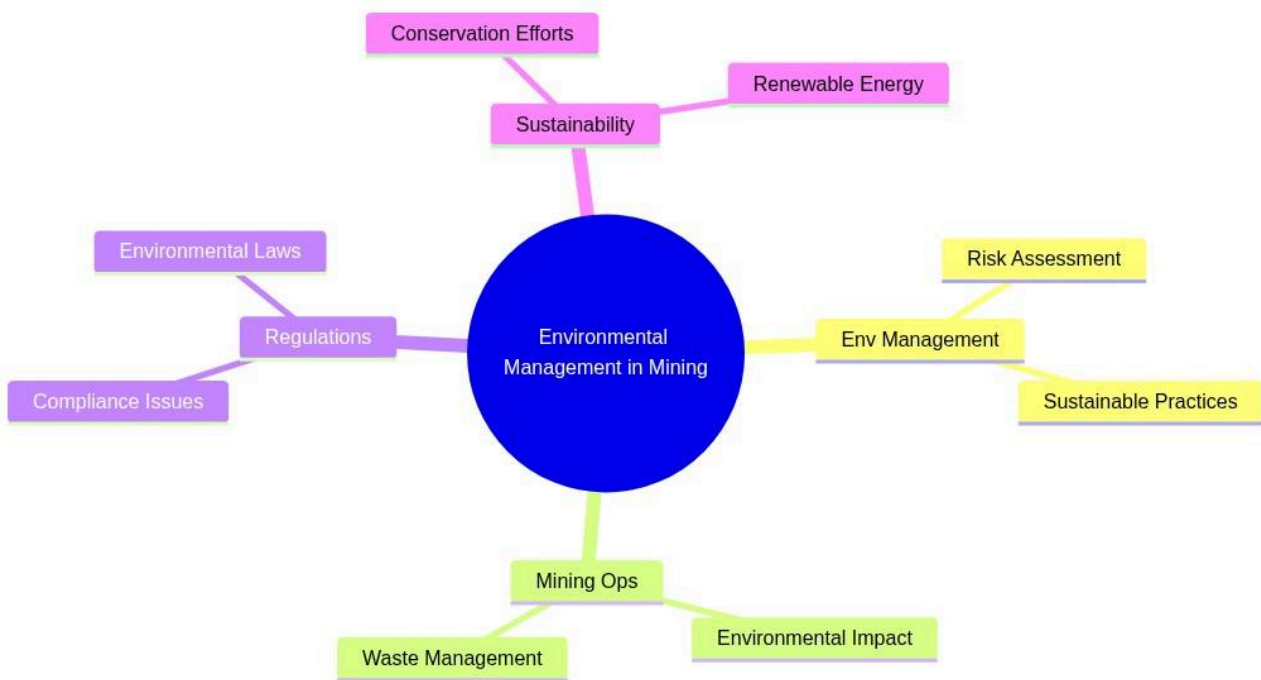

Professional Certificate in MBA in Mining Management

Environmental Management in Mining

mindmap

root((Environmental Management in Mining))

Env Management

Risk Assessment

Sustainable Practices

Mining Ops

Environmental Impact

Waste Management

Regulations

Compliance Issues

Environmental Laws

Sustainability

Conservation Efforts

Renewable Energy