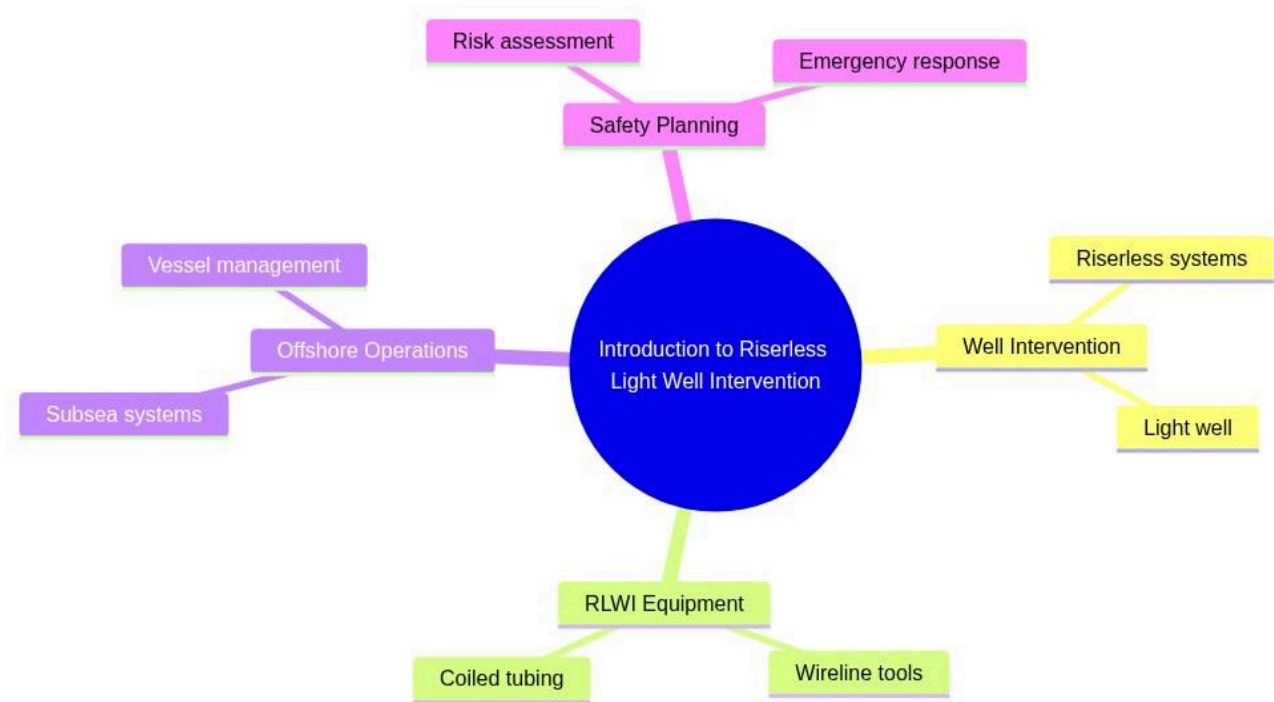

Postgraduate Certificate in Riserless Light Well Intervention

Introduction to Riserless Light Well Intervention

mindmap

```

    root((Introduction to Riserless Light Well Intervention))
      Well Intervention
        Riserless systems
        Light well
      RLWI Equipment
        Wireline tools
        Coiled tubing
      Offshore Operations
        Subsea systems
        Vessel management
      Safety Planning
        Risk assessment
        Emergency response
  
```