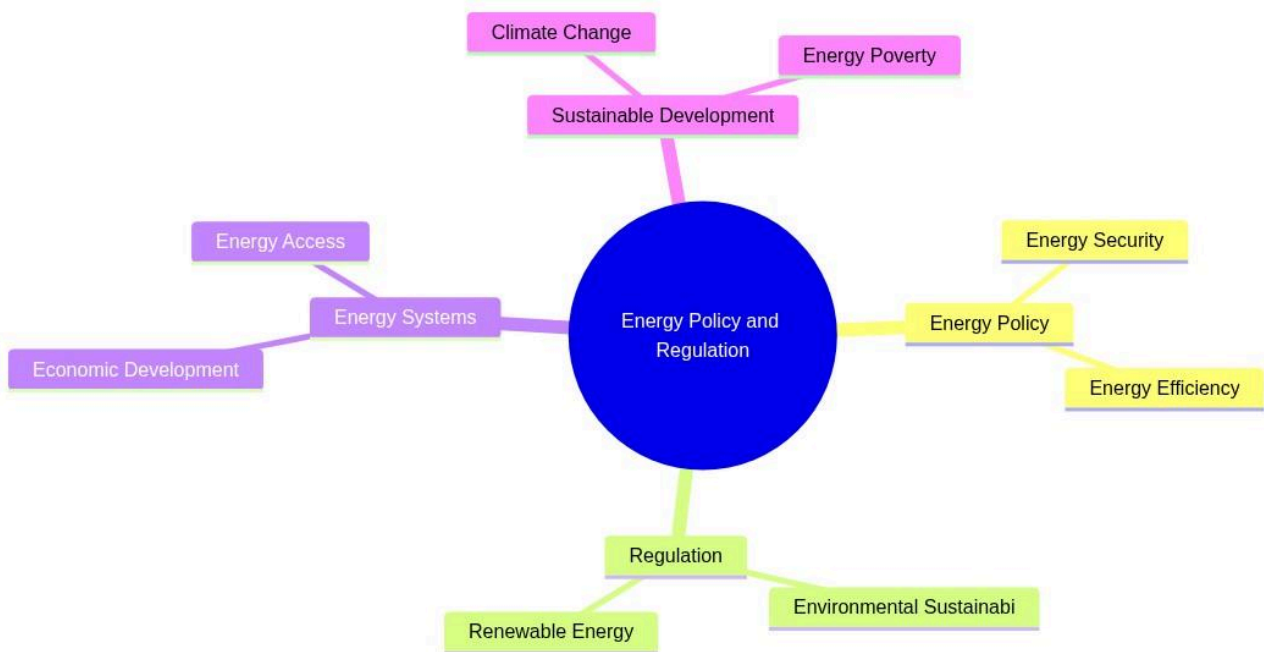

Postgraduate Certificate in Energy Security and Sustainable Development

Energy Policy and Regulation

mindmap

```
root((Energy Policy and Regulation))
```

```
  Energy Policy
```

```
    Energy Security
```

```
    Energy Efficiency
```

```
  Regulation
```

```
    Environmental Sustainabi
```

```
    Renewable Energy
```

```
  Energy Systems
```

```
    Economic Development
```

```
    Energy Access
```

```
  Sustainable Development
```

```
    Climate Change
```

```
    Energy Poverty
```