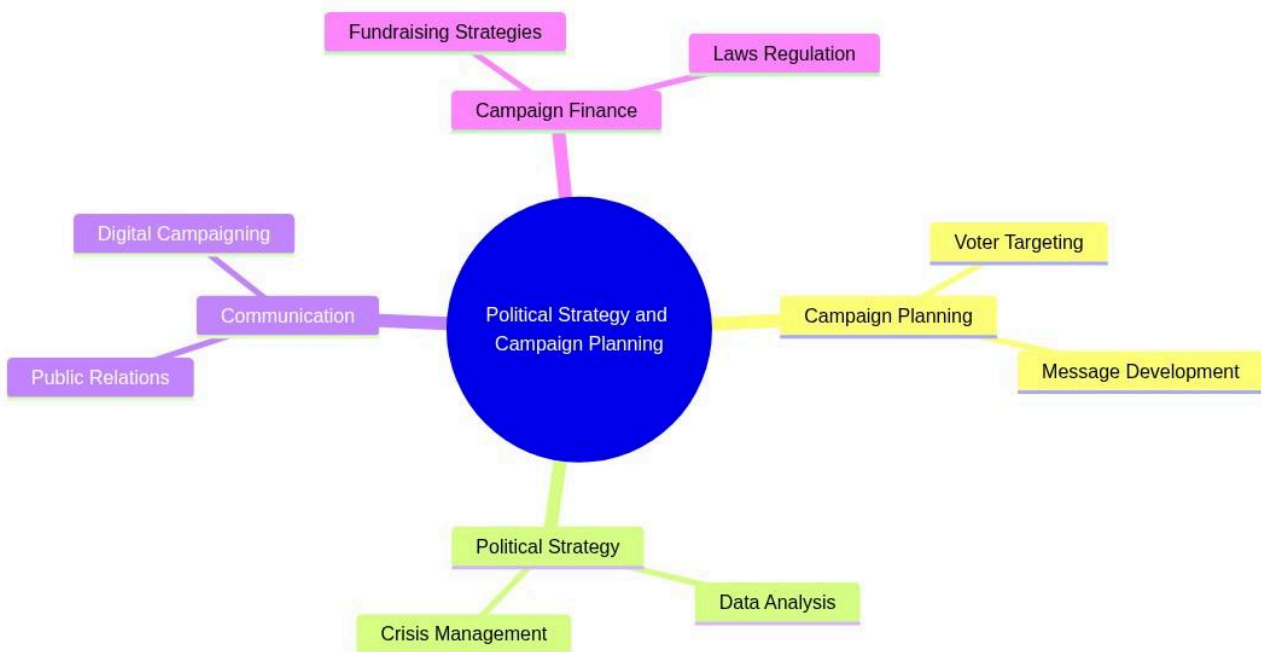

Postgraduate Certificate in Independent Political Consultancy

Political Strategy and Campaign Planning

mindmap

```

root((Political Strategy and Campaign Planning))
  Campaign Planning
    Voter Targeting
    Message Development
  Political Strategy
    Data Analysis
    Crisis Management
  Communication
    Public Relations
    Digital Campaigning
  Campaign Finance
    Fundraising Strategies
    Laws Regulation
  
```