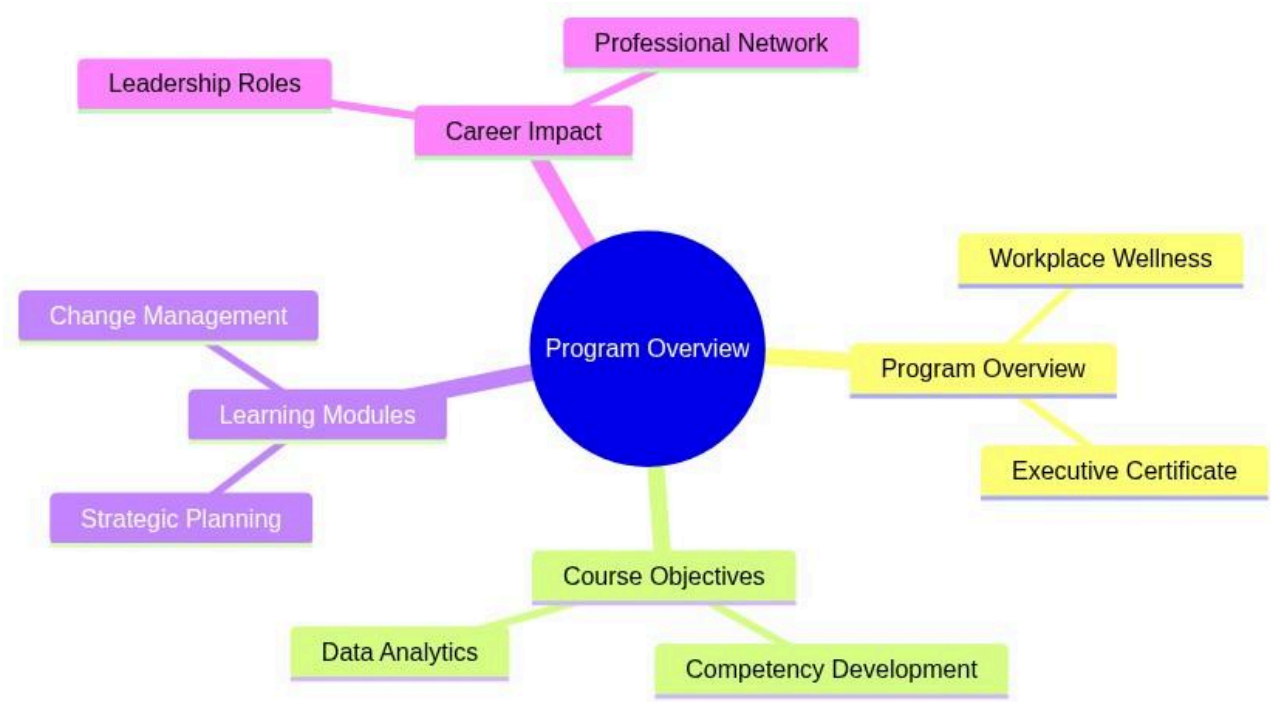

Executive Certificate in Workplace Wellness

# Program Overview

mindmap

```

    root((Program Overview))
      Program Overview
        Executive Certificate
        Workplace Wellness
      Course Objectives
        Competency Development
        Data Analytics
      Learning Modules
        Strategic Planning
        Change Management
      Career Impact
        Leadership Roles
        Professional Network
  
```