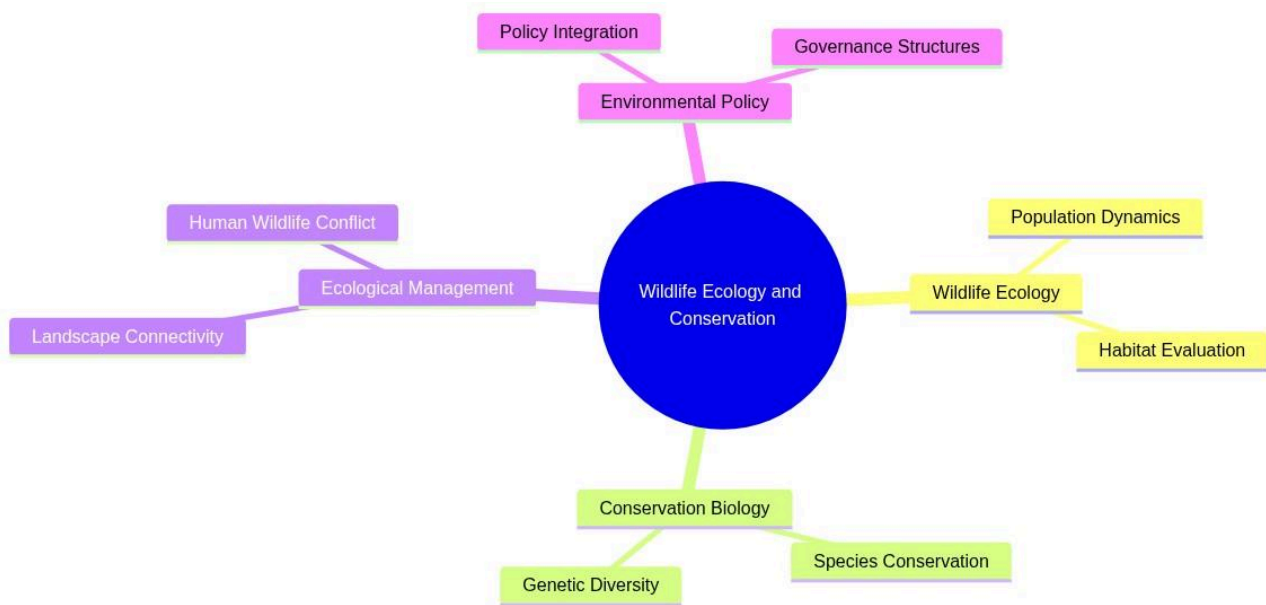

Graduate Certificate in Wildlife Ecology

Wildlife Ecology and Conservation

mindmap

```
root((Wildlife Ecology and Conservation))
```

- Wildlife Ecology
 - Population Dynamics
 - Habitat Evaluation
- Conservation Biology
 - Species Conservation
 - Genetic Diversity
- Ecological Management
 - Landscape Connectivity
 - Human Wildlife Conflict
- Environmental Policy
 - Policy Integration
 - Governance Structures