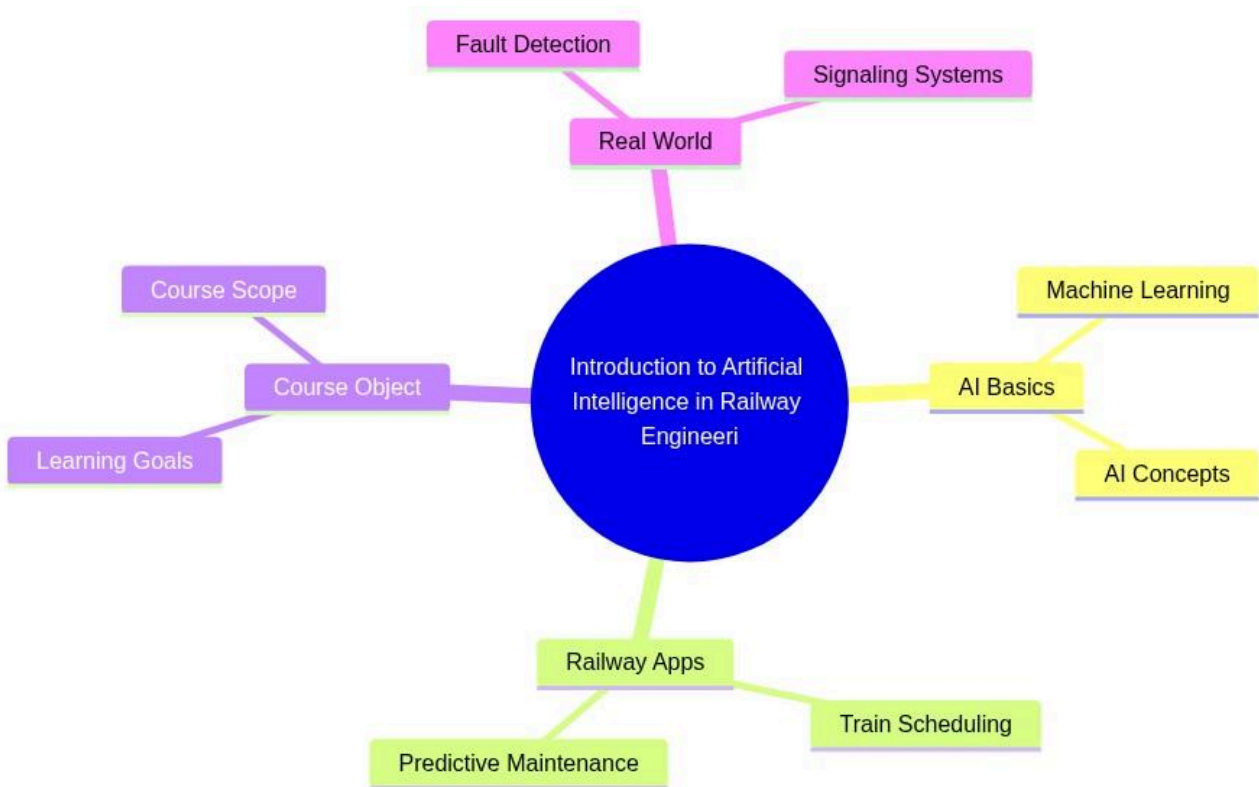

Professional Certificate in Artificial Intelligence in Railway Engineering

Introduction to Artificial Intelligence in Railway Engineering

mindmap

root((Introduction to Artificial Intelligence in Railway Engineering))

AI Basics

Machine Learning

AI Concepts

Railway Apps

Train Scheduling

Predictive Maintenance

Course Object

Learning Goals

Course Scope

Real World

Fault Detection

Signaling Systems