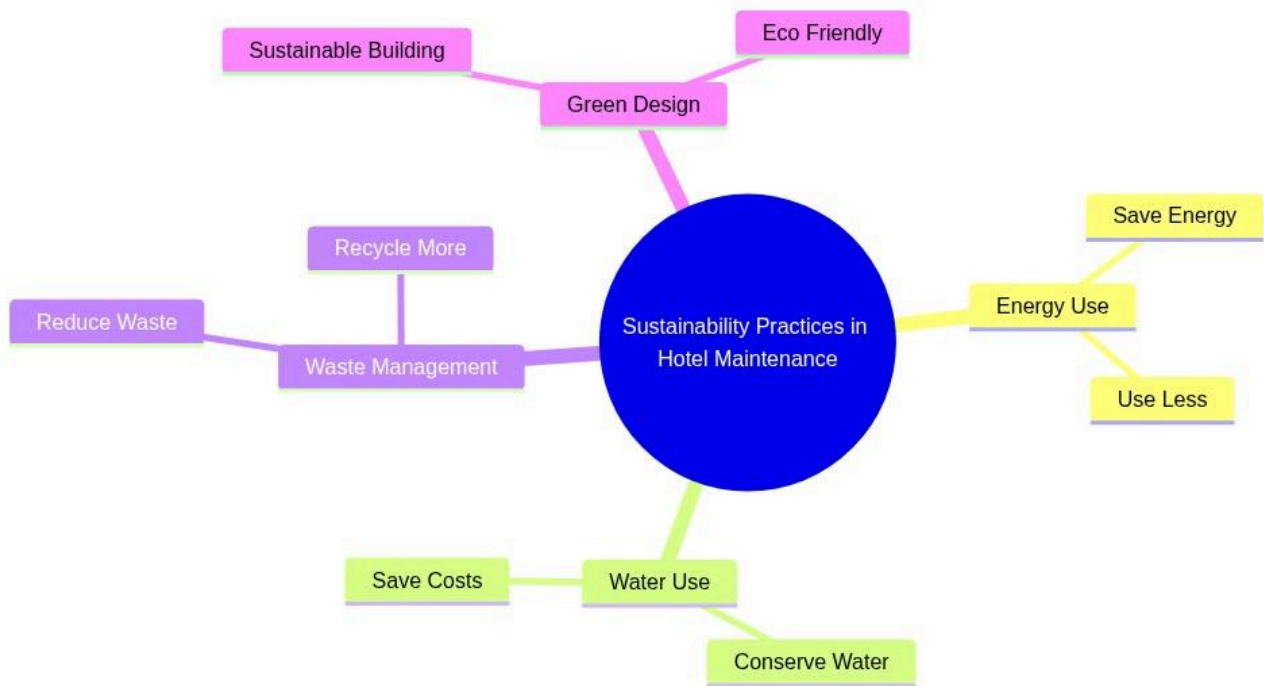

# Sustainability Practices in Hotel Maintenance

mindmap

root((Sustainability Practices in Hotel Maintenance))

Energy Use

Save Energy

Use Less

Water Use

Conserve Water

Save Costs

Waste Management

Reduce Waste

Recycle More

Green Design

Sustainable Building

Eco Friendly