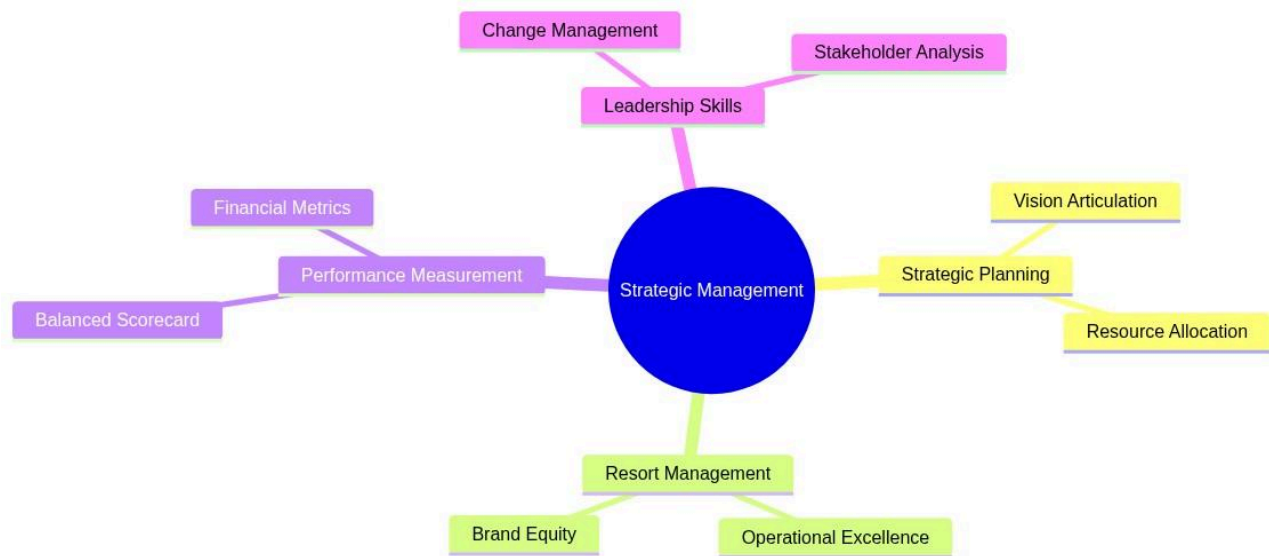

Postgraduate Certificate in Resort Management

Strategic Management

mindmap

```

    root((Strategic Management))
      Strategic Planning
        Vision Articulation
        Resource Allocation
      Resort Management
        Operational Excellence
        Brand Equity
      Performance Measurement
        Balanced Scorecard
        Financial Metrics
      Leadership Skills
        Change Management
        Stakeholder Analysis
  
```