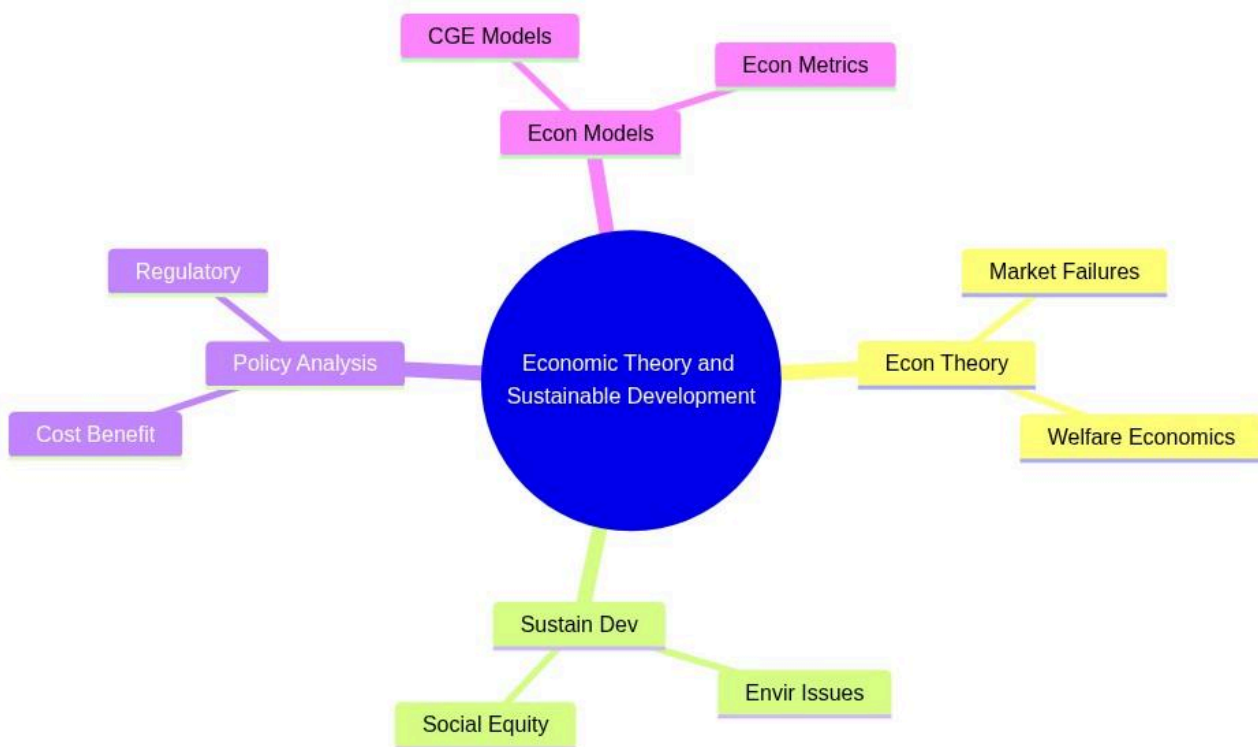

Postgraduate Certificate in Sustainable Development Economics

# Economic Theory and Sustainable Development

mindmap

```

    root((Economic Theory and Sustainable Development))
      Econ Theory
        Market Failures
        Welfare Economics
      Sustain Dev
        Envir Issues
        Social Equity
      Policy Analysis
        Cost Benefit
        Regulatory
      Econ Models
        CGE Models
        Econ Metrics
  
```