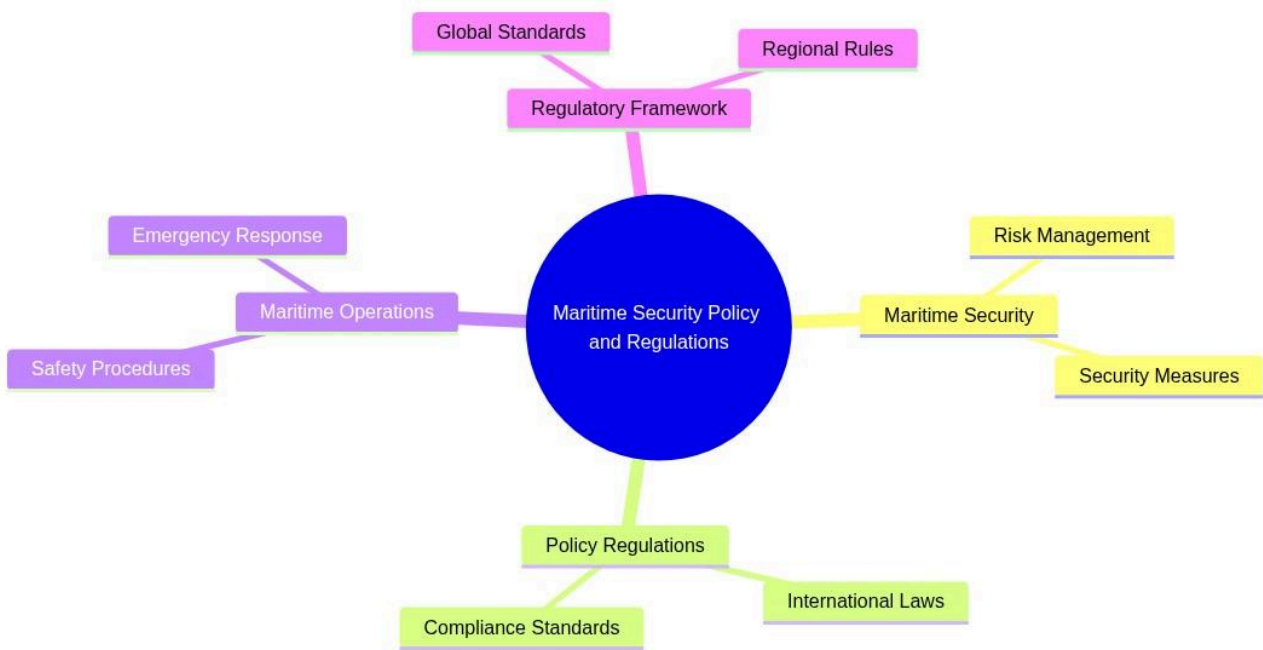

Postgraduate Certificate in Maritime Security and Risk Management

Maritime Security Policy and Regulations

mindmap

```

root((Maritime Security Policy and Regulations))
  Maritime Security
    Risk Management
    Security Measures
  Policy Regulations
    International Laws
    Compliance Standards
  Maritime Operations
    Safety Procedures
    Emergency Response
  Regulatory Framework
    Global Standards
    Regional Rules
  
```