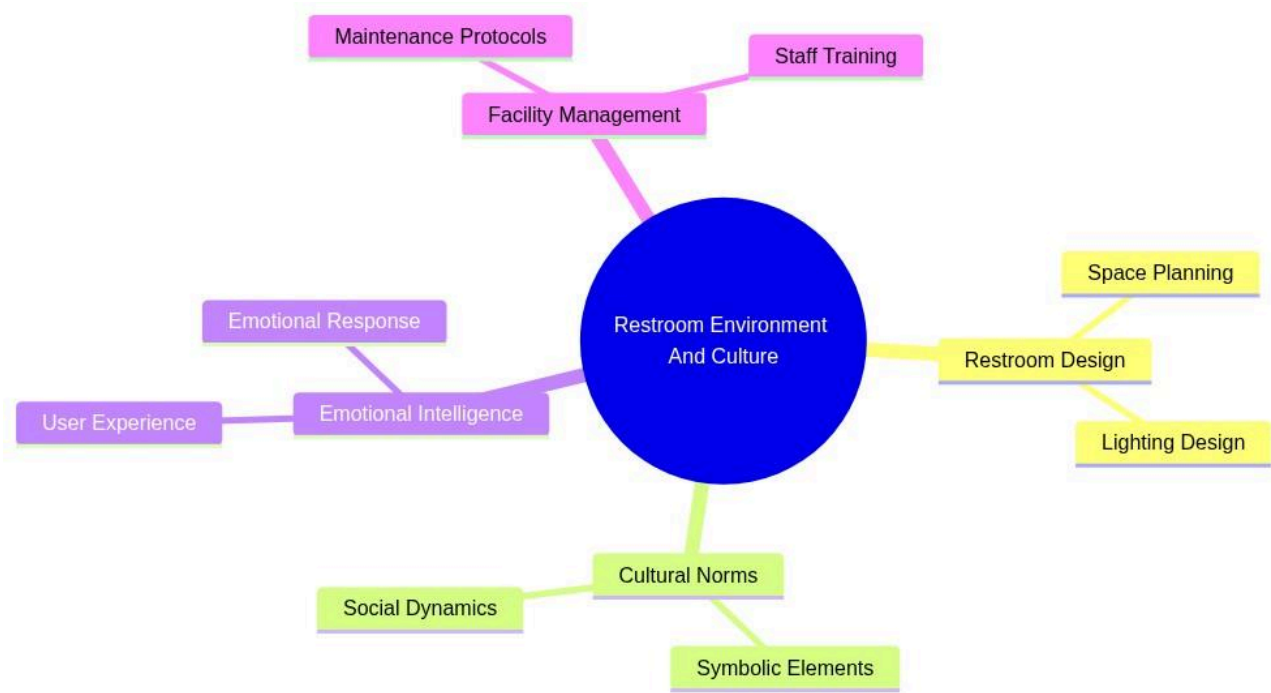

Global Certificate Course in Restroom Emotional Intelligence (Advanced)

# Restroom Environment And Culture

mindmap

```

root((Restroom Environment And Culture))
  Restroom Design
    Space Planning
    Lighting Design
  Cultural Norms
    Symbolic Elements
    Social Dynamics
  Emotional Intelligence
    User Experience
    Emotional Response
  Facility Management
    Maintenance Protocols
    Staff Training
  
```