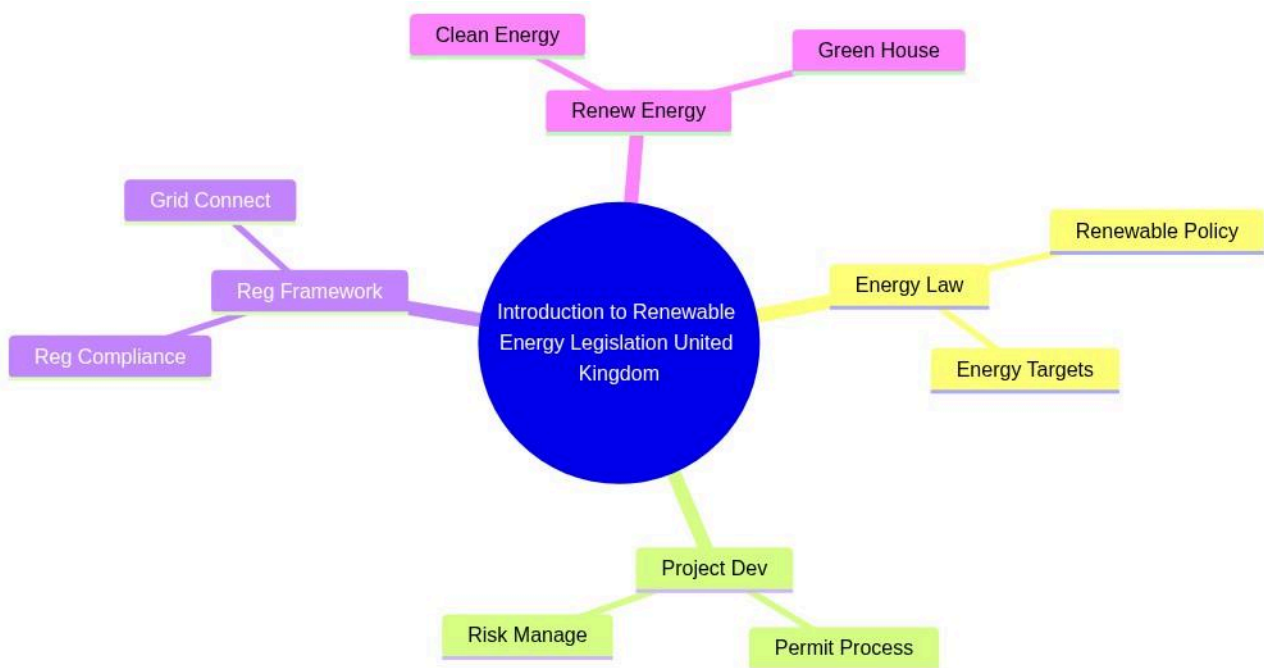

# Introduction to Renewable Energy Legislation (United Kingdom)

mindmap

```

root((Introduction to Renewable Energy Legislation United Kingdom))
  Energy Law
    Renewable Policy
    Energy Targets
  Project Dev
    Permit Process
    Risk Manage
  Reg Framework
    Reg Compliance
    Grid Connect
  Renew Energy
    Clean Energy
    Green House
  
```