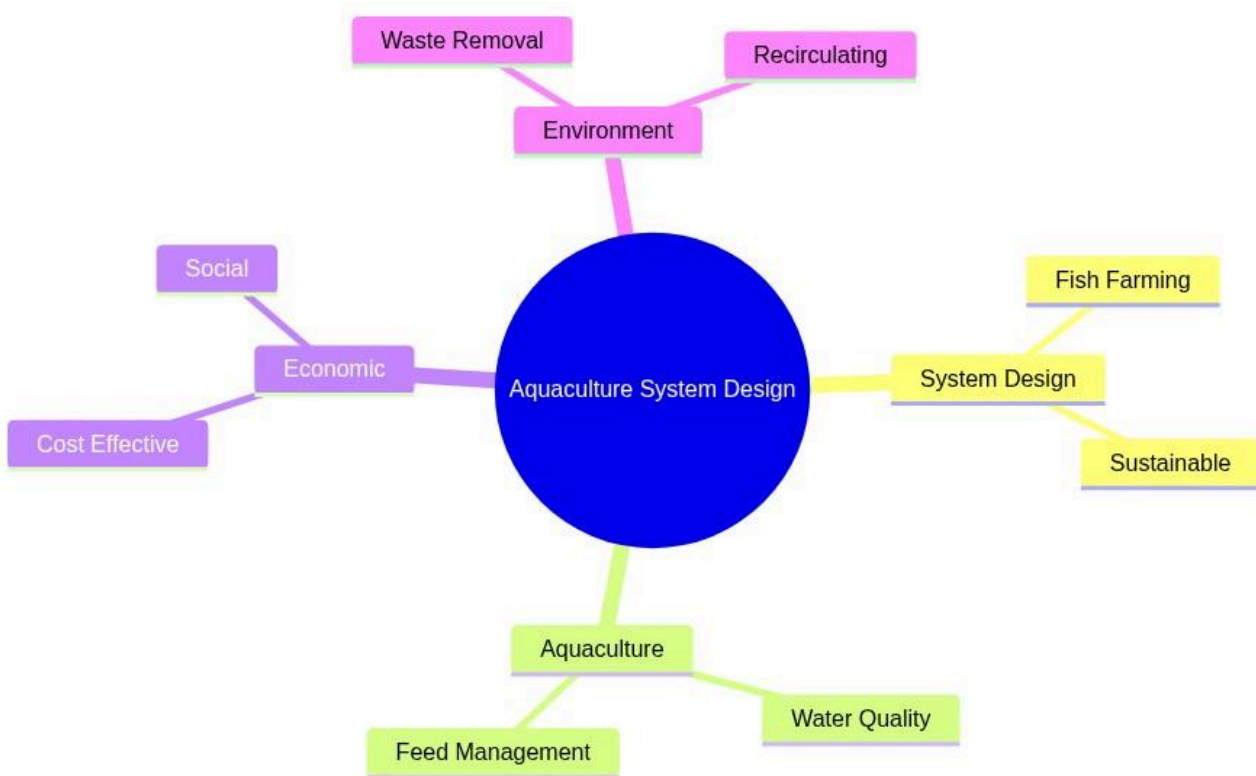

Fisheries Engineering and Technology

# Aquaculture System Design

mindmap

```

root((Aquaculture System Design))
  System Design
    Fish Farming
    Sustainable
  Aquaculture
    Water Quality
    Feed Management
  Economic
    Cost Effective
    Social
  Environment
    Waste Removal
    Recirculating
    
```