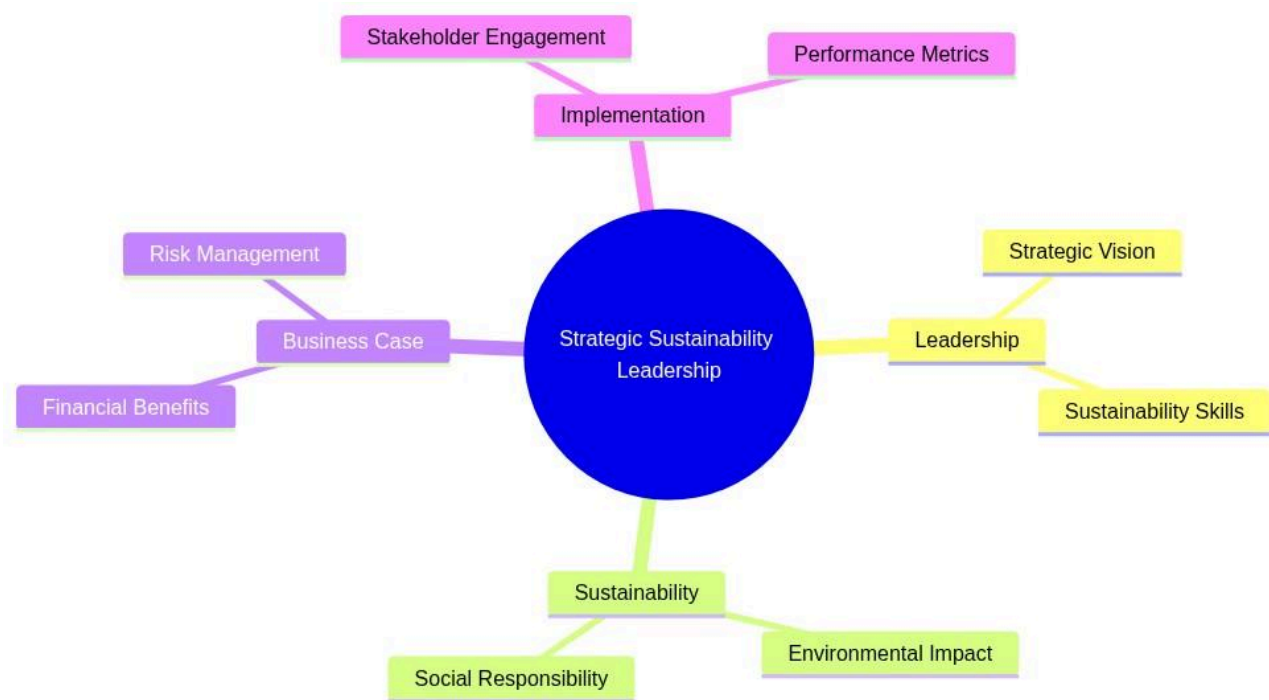

Certificado Global En Gestión De Sostenibilidad (Advanced)

Strategic Sustainability Leadership

mindmap

```

root((Strategic Sustainability Leadership))
  Leadership
    Strategic Vision
    Sustainability Skills
  Sustainability
    Environmental Impact
    Social Responsibility
  Business Case
    Financial Benefits
    Risk Management
  Implementation
    Stakeholder Engagement
    Performance Metrics
  
```