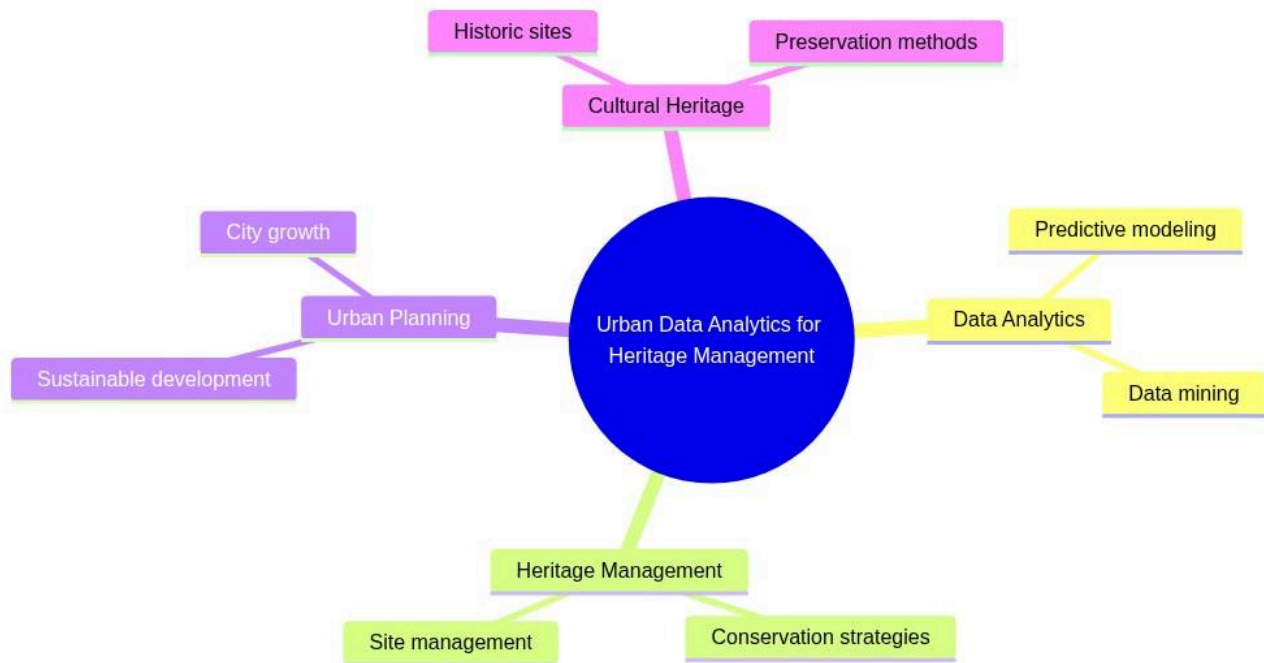

Professional Certificate in AI for Urban Heritage Management (Advanced)

# Urban Data Analytics for Heritage Management

mindmap

root((Urban Data Analytics for Heritage Management))

Data Analytics

Predictive modeling

Data mining

Heritage Management

Conservation strategies

Site management

Urban Planning

Sustainable development

City growth

Cultural Heritage

Historic sites

Preservation methods